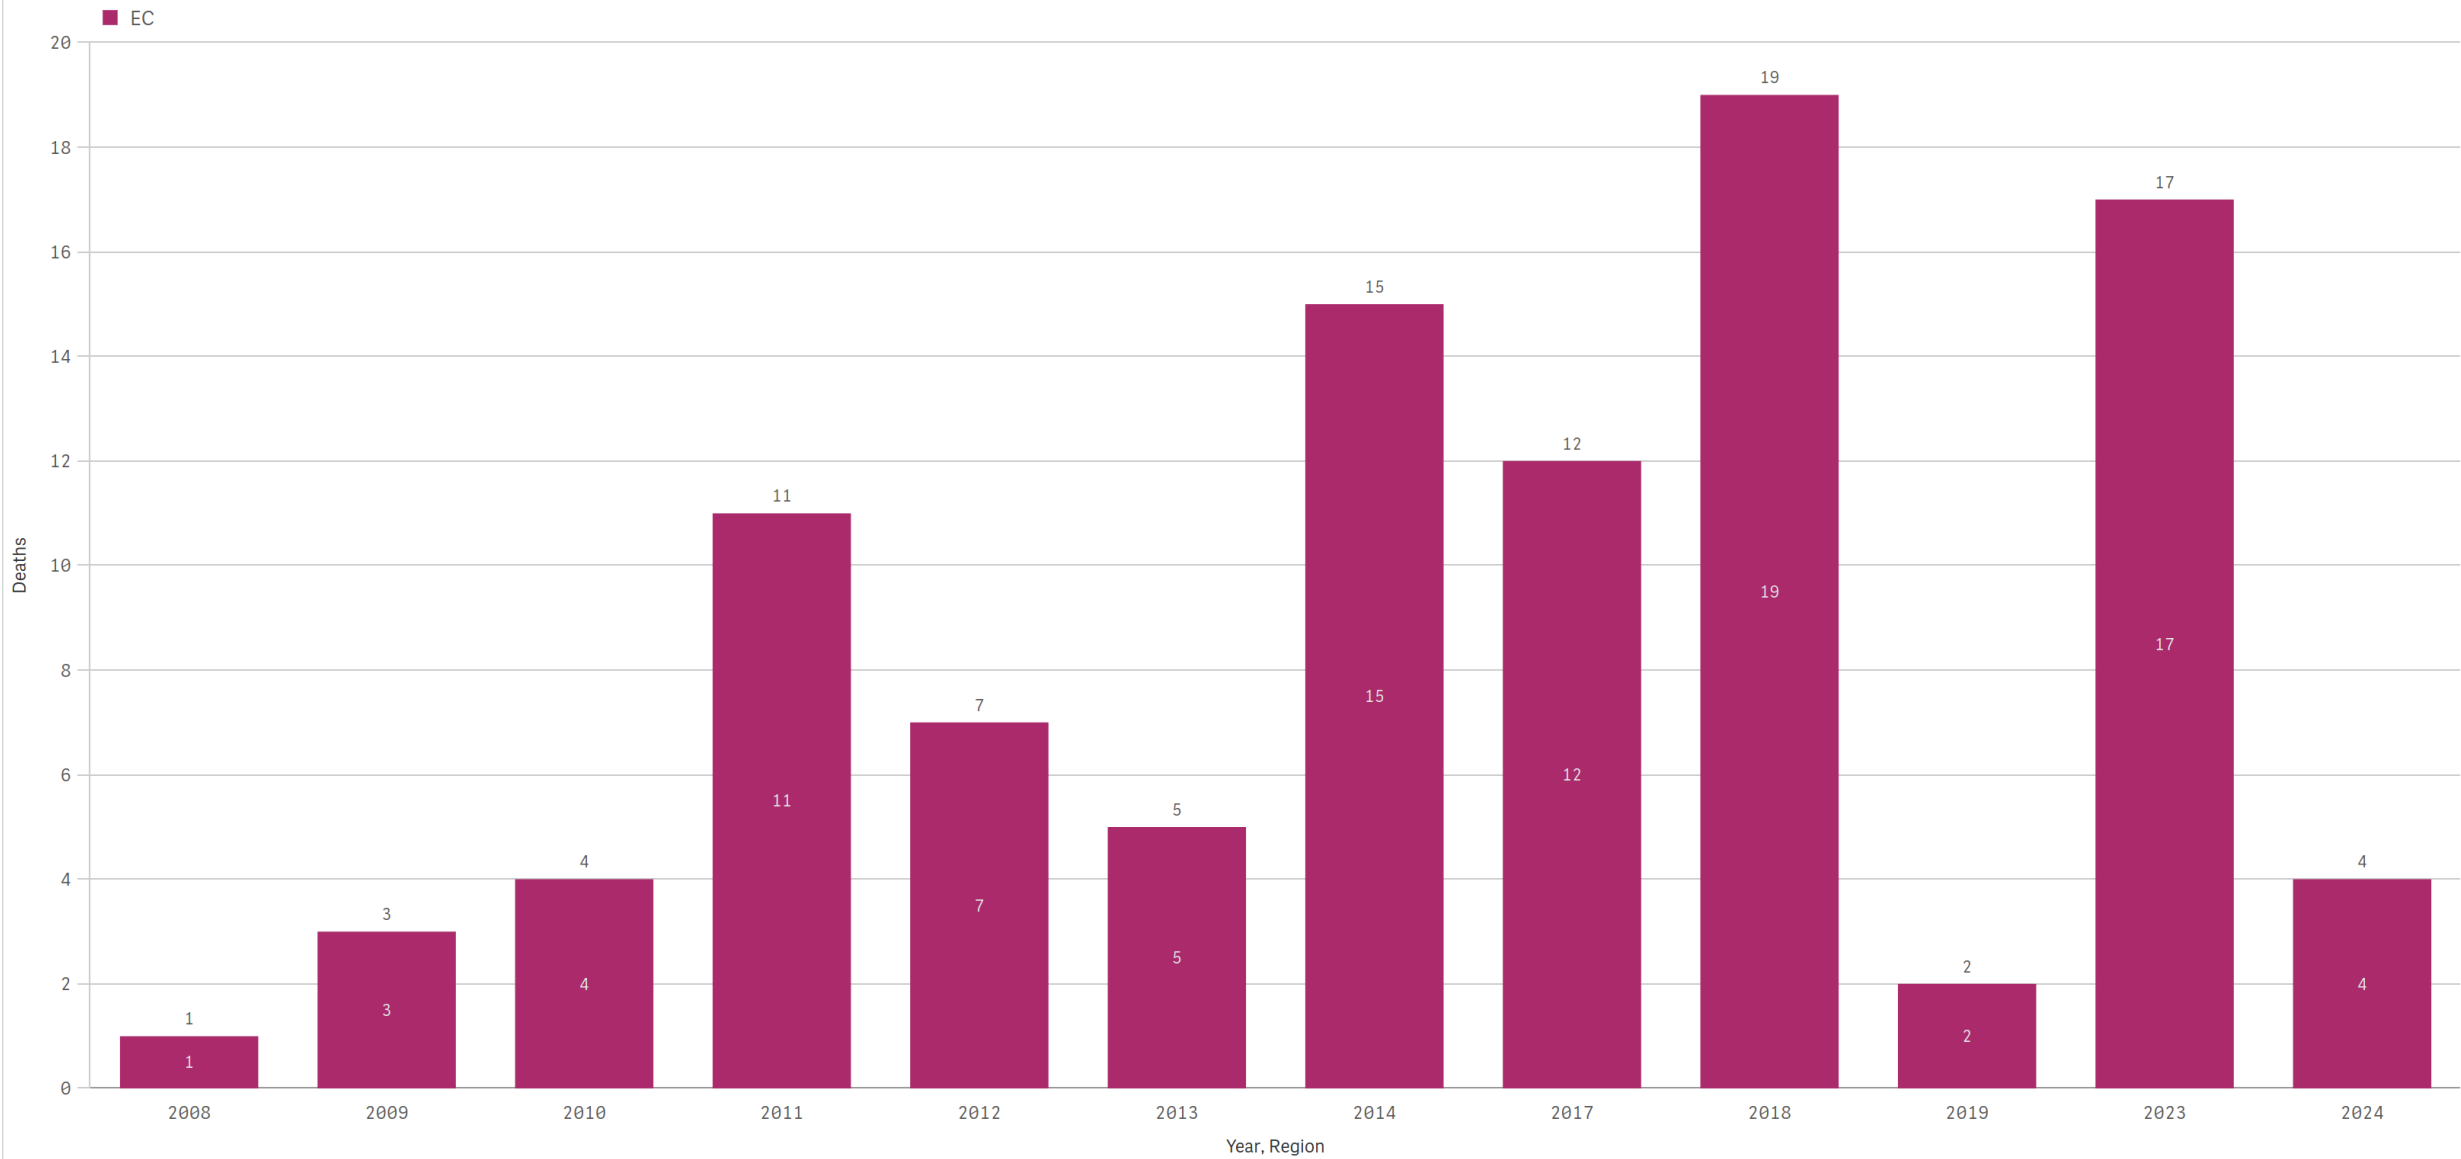

### Rhinos poached per day

Rhino's poached by year by Region

Total Rhino's poached 7 963

## Rhino's poached by year by Region

Total Rhino's poached 811

## Rhino's poached by year by Region

Total Rhino's poached 477

### Rhino's poached by year by Region

Total Rhino's poached 100