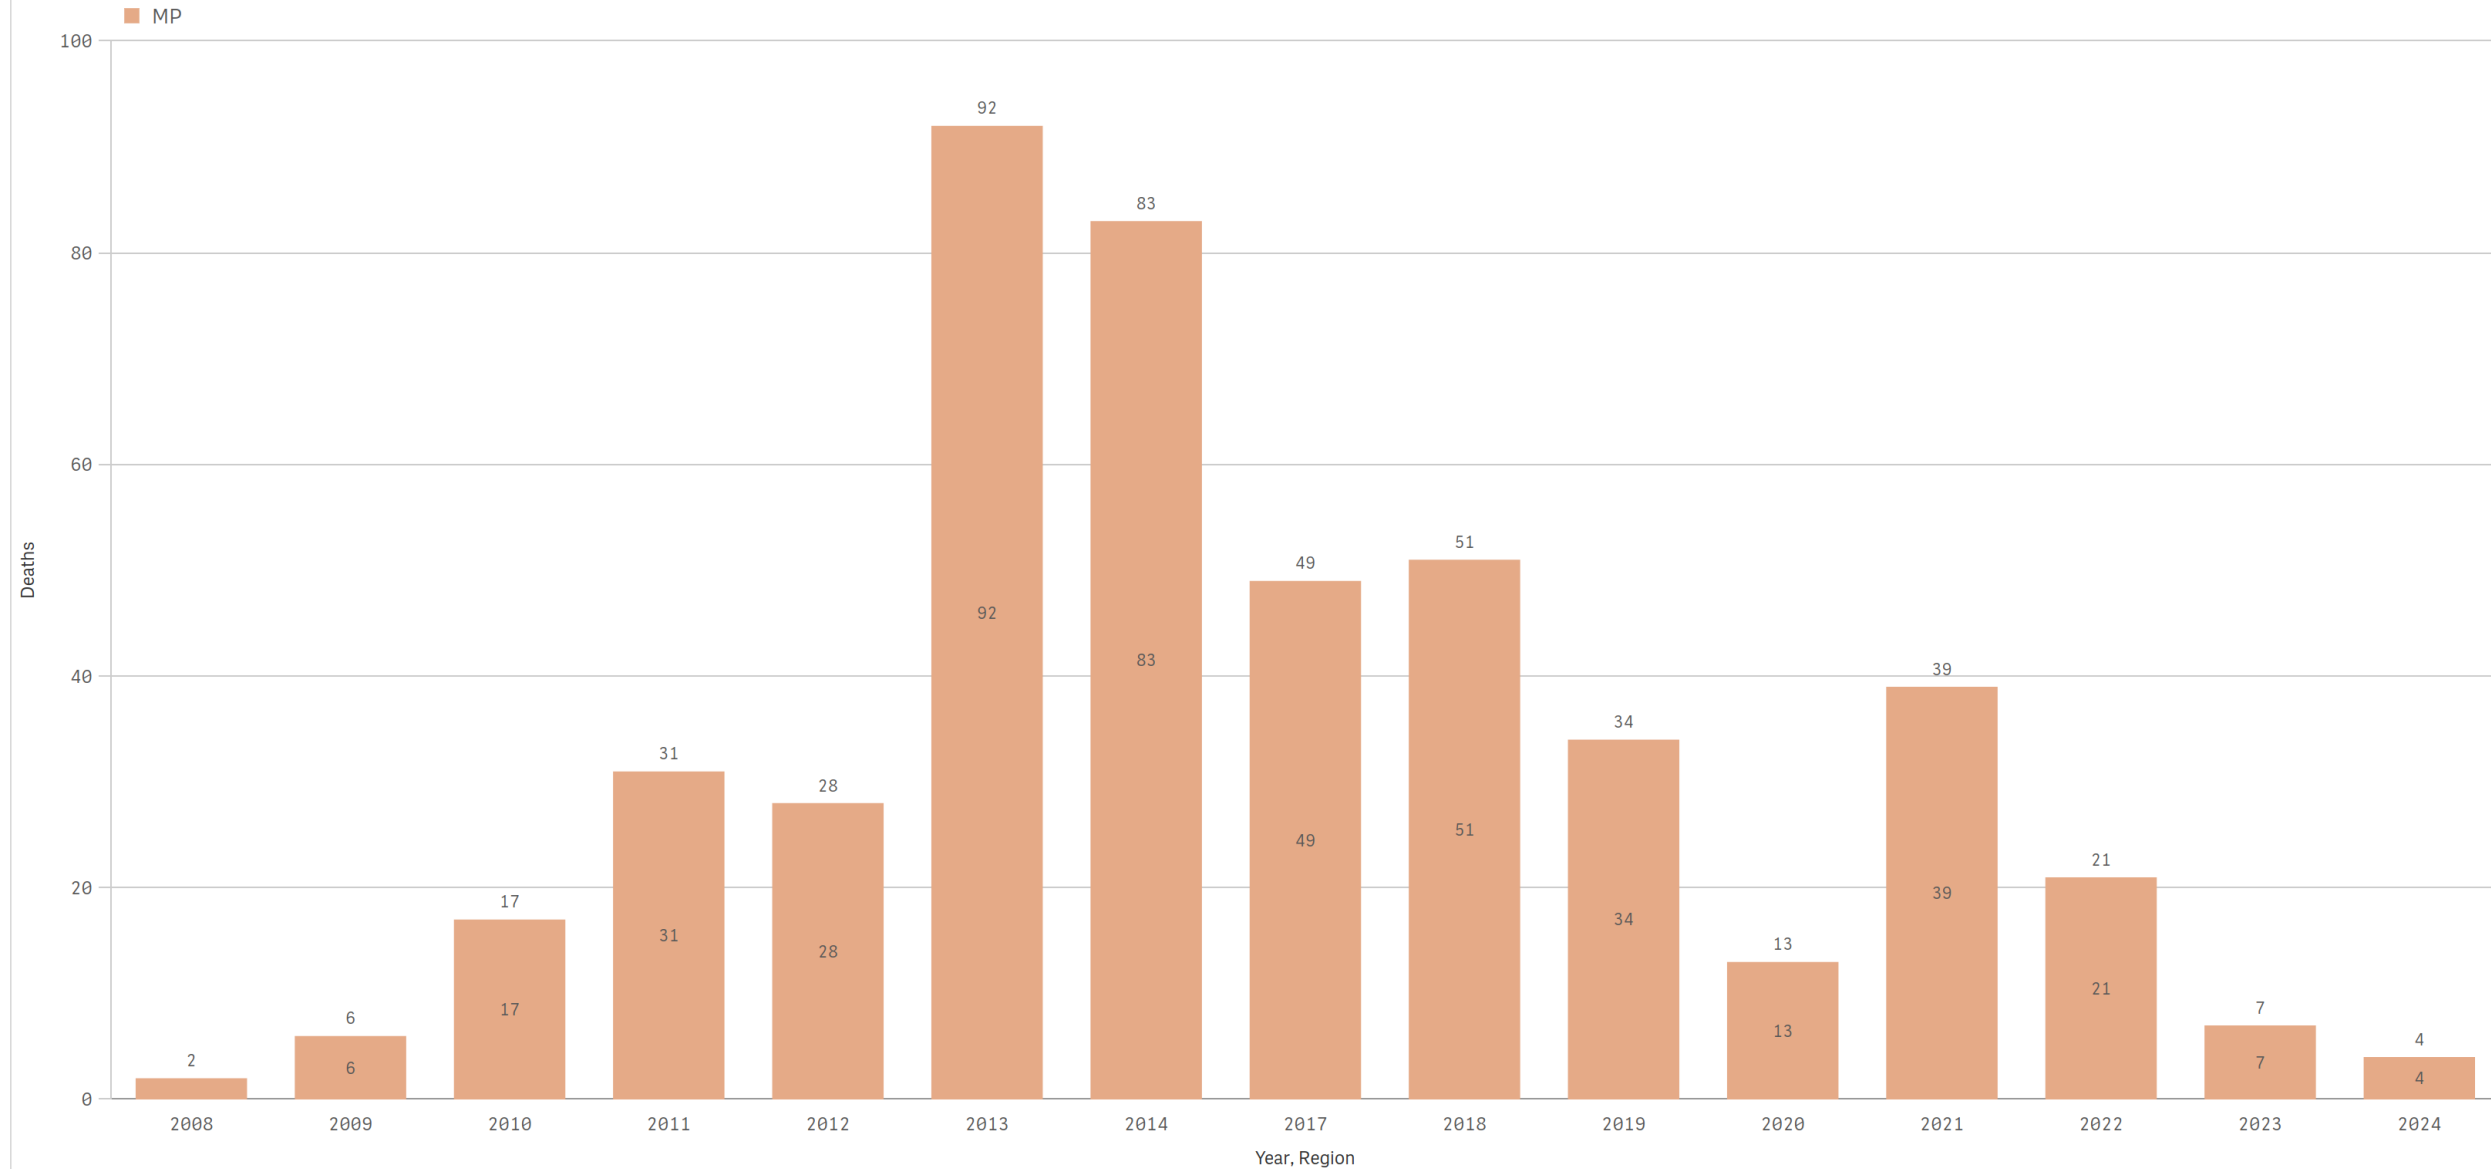

Rhino's poached by year by Region

Rhino's poached by year by Region

Total Rhino's poached 477