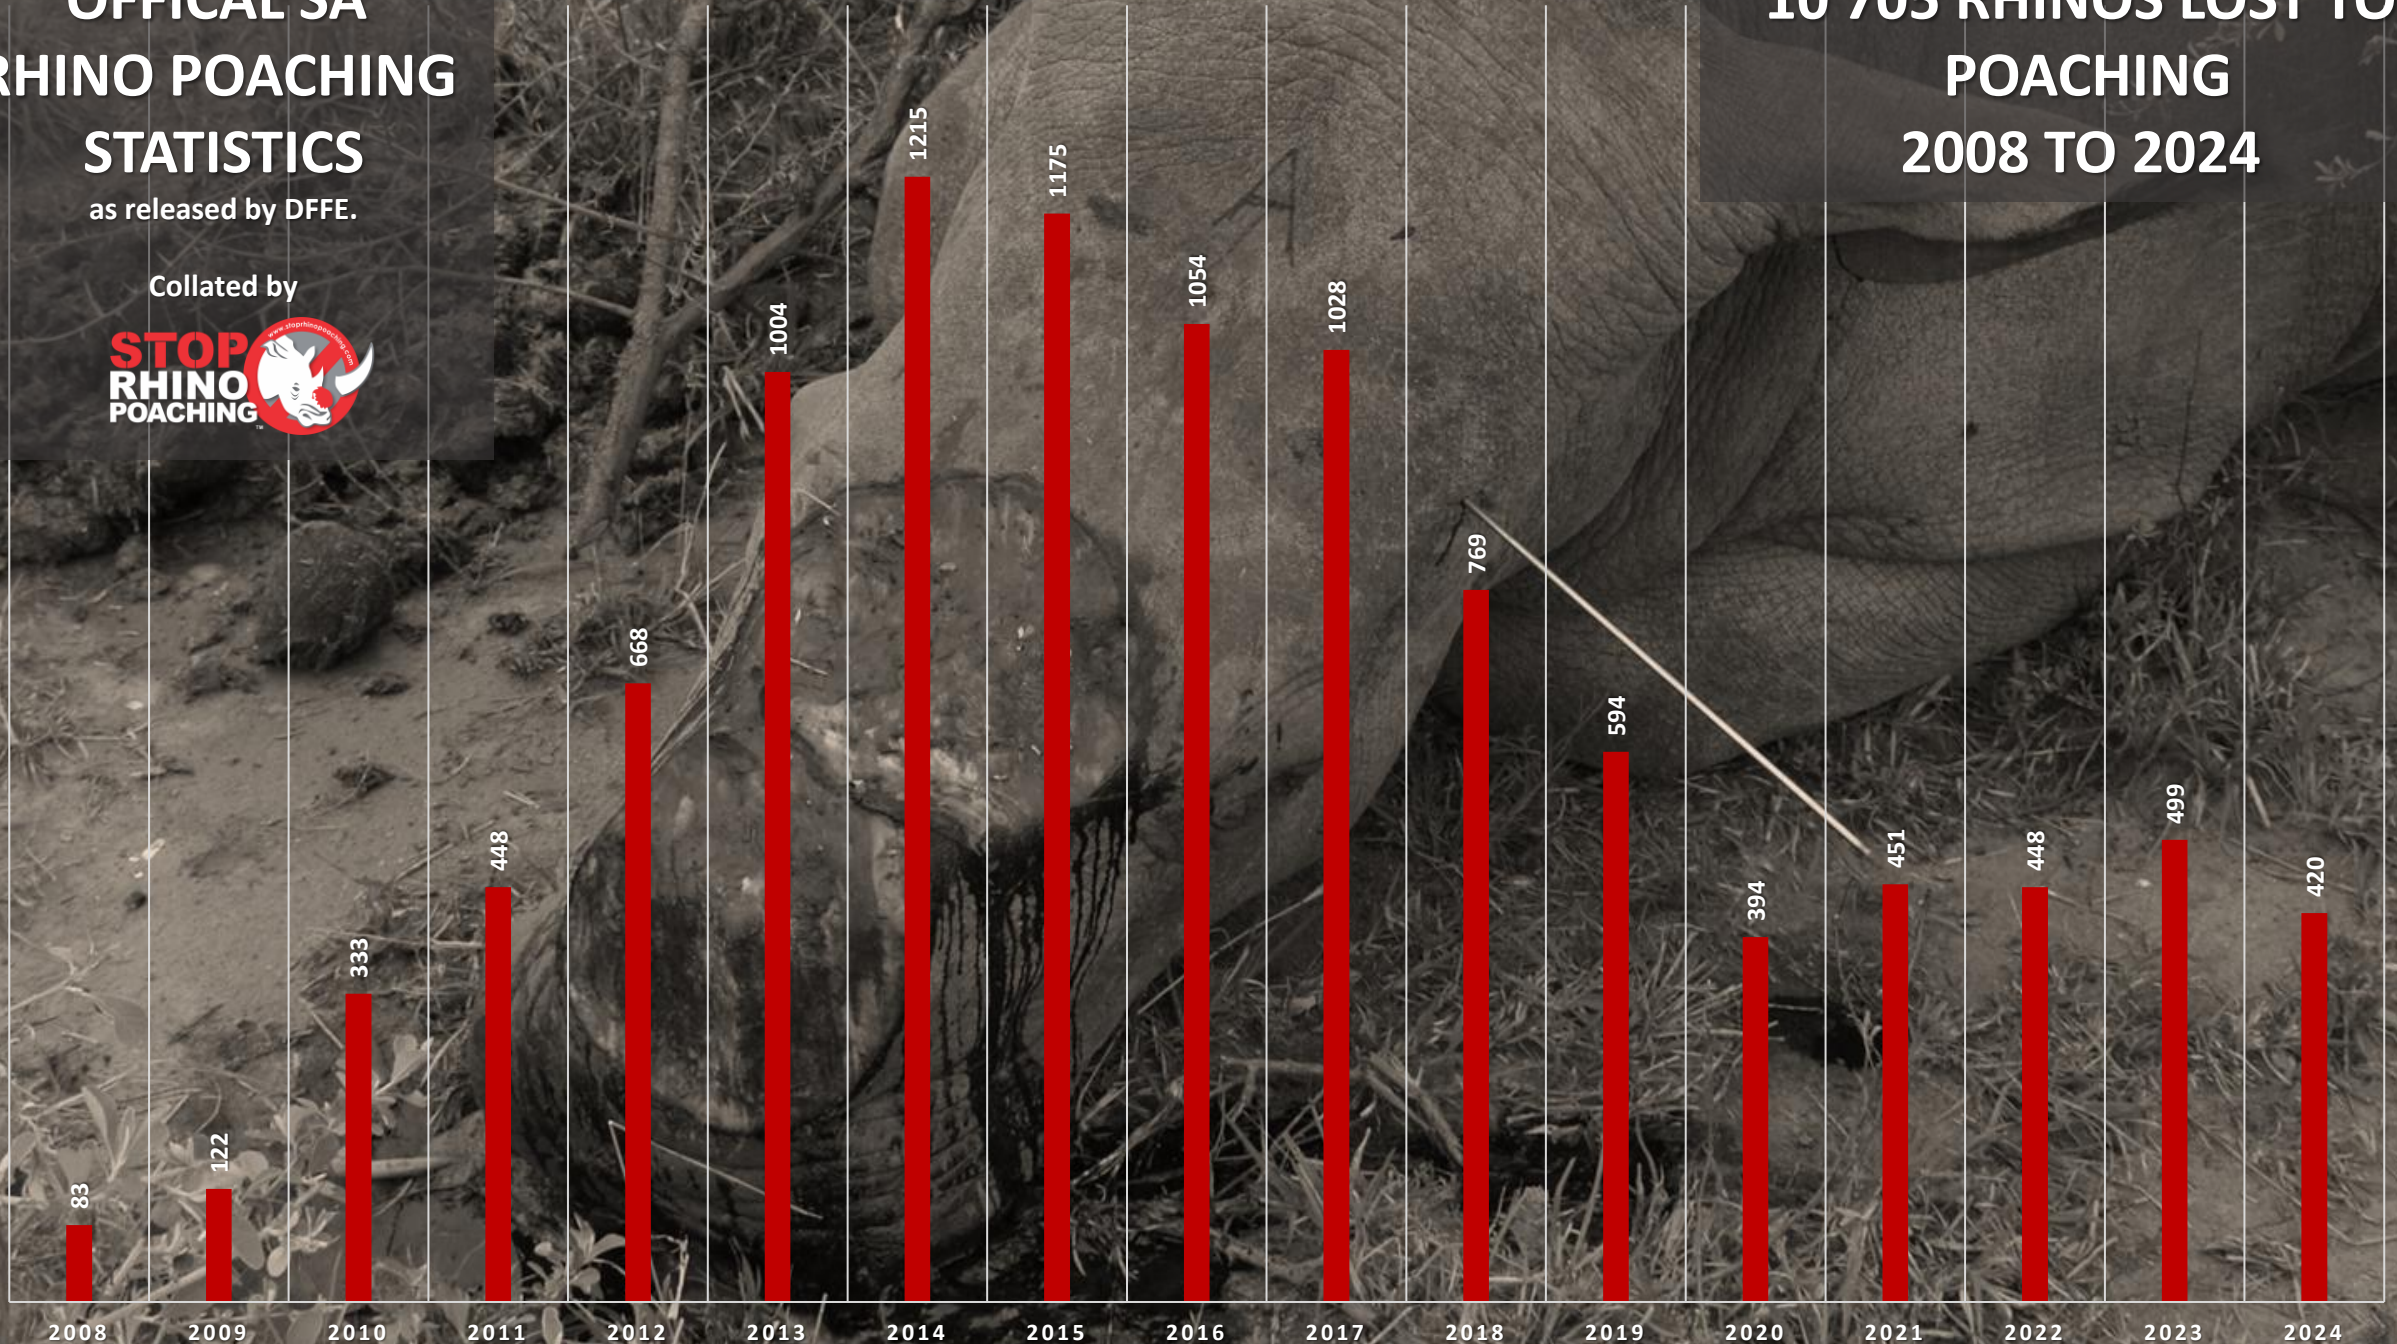

# 10 705 RHINOS LOST TO POACHING 2008 TO 2024

# Rhino Deaths: 2008 to end 2024

	Deaths	Arrests
<b>Totals</b>	<b>10705</b>	<b>4334</b>
+ EC	100	95
+ FS	117	13
+ GP	63	83
+ KZN	2135	229
+ LIM	811	234
+ MP	477	11
+ NC	60	1
+ NW	622	234
+ SANParks (KNP)	5828	2167
+ SANParks (MAP)	1	1
+ SANParks (MNP)	14	0
+ Undisclosed	463	1263
+ WC	14	3