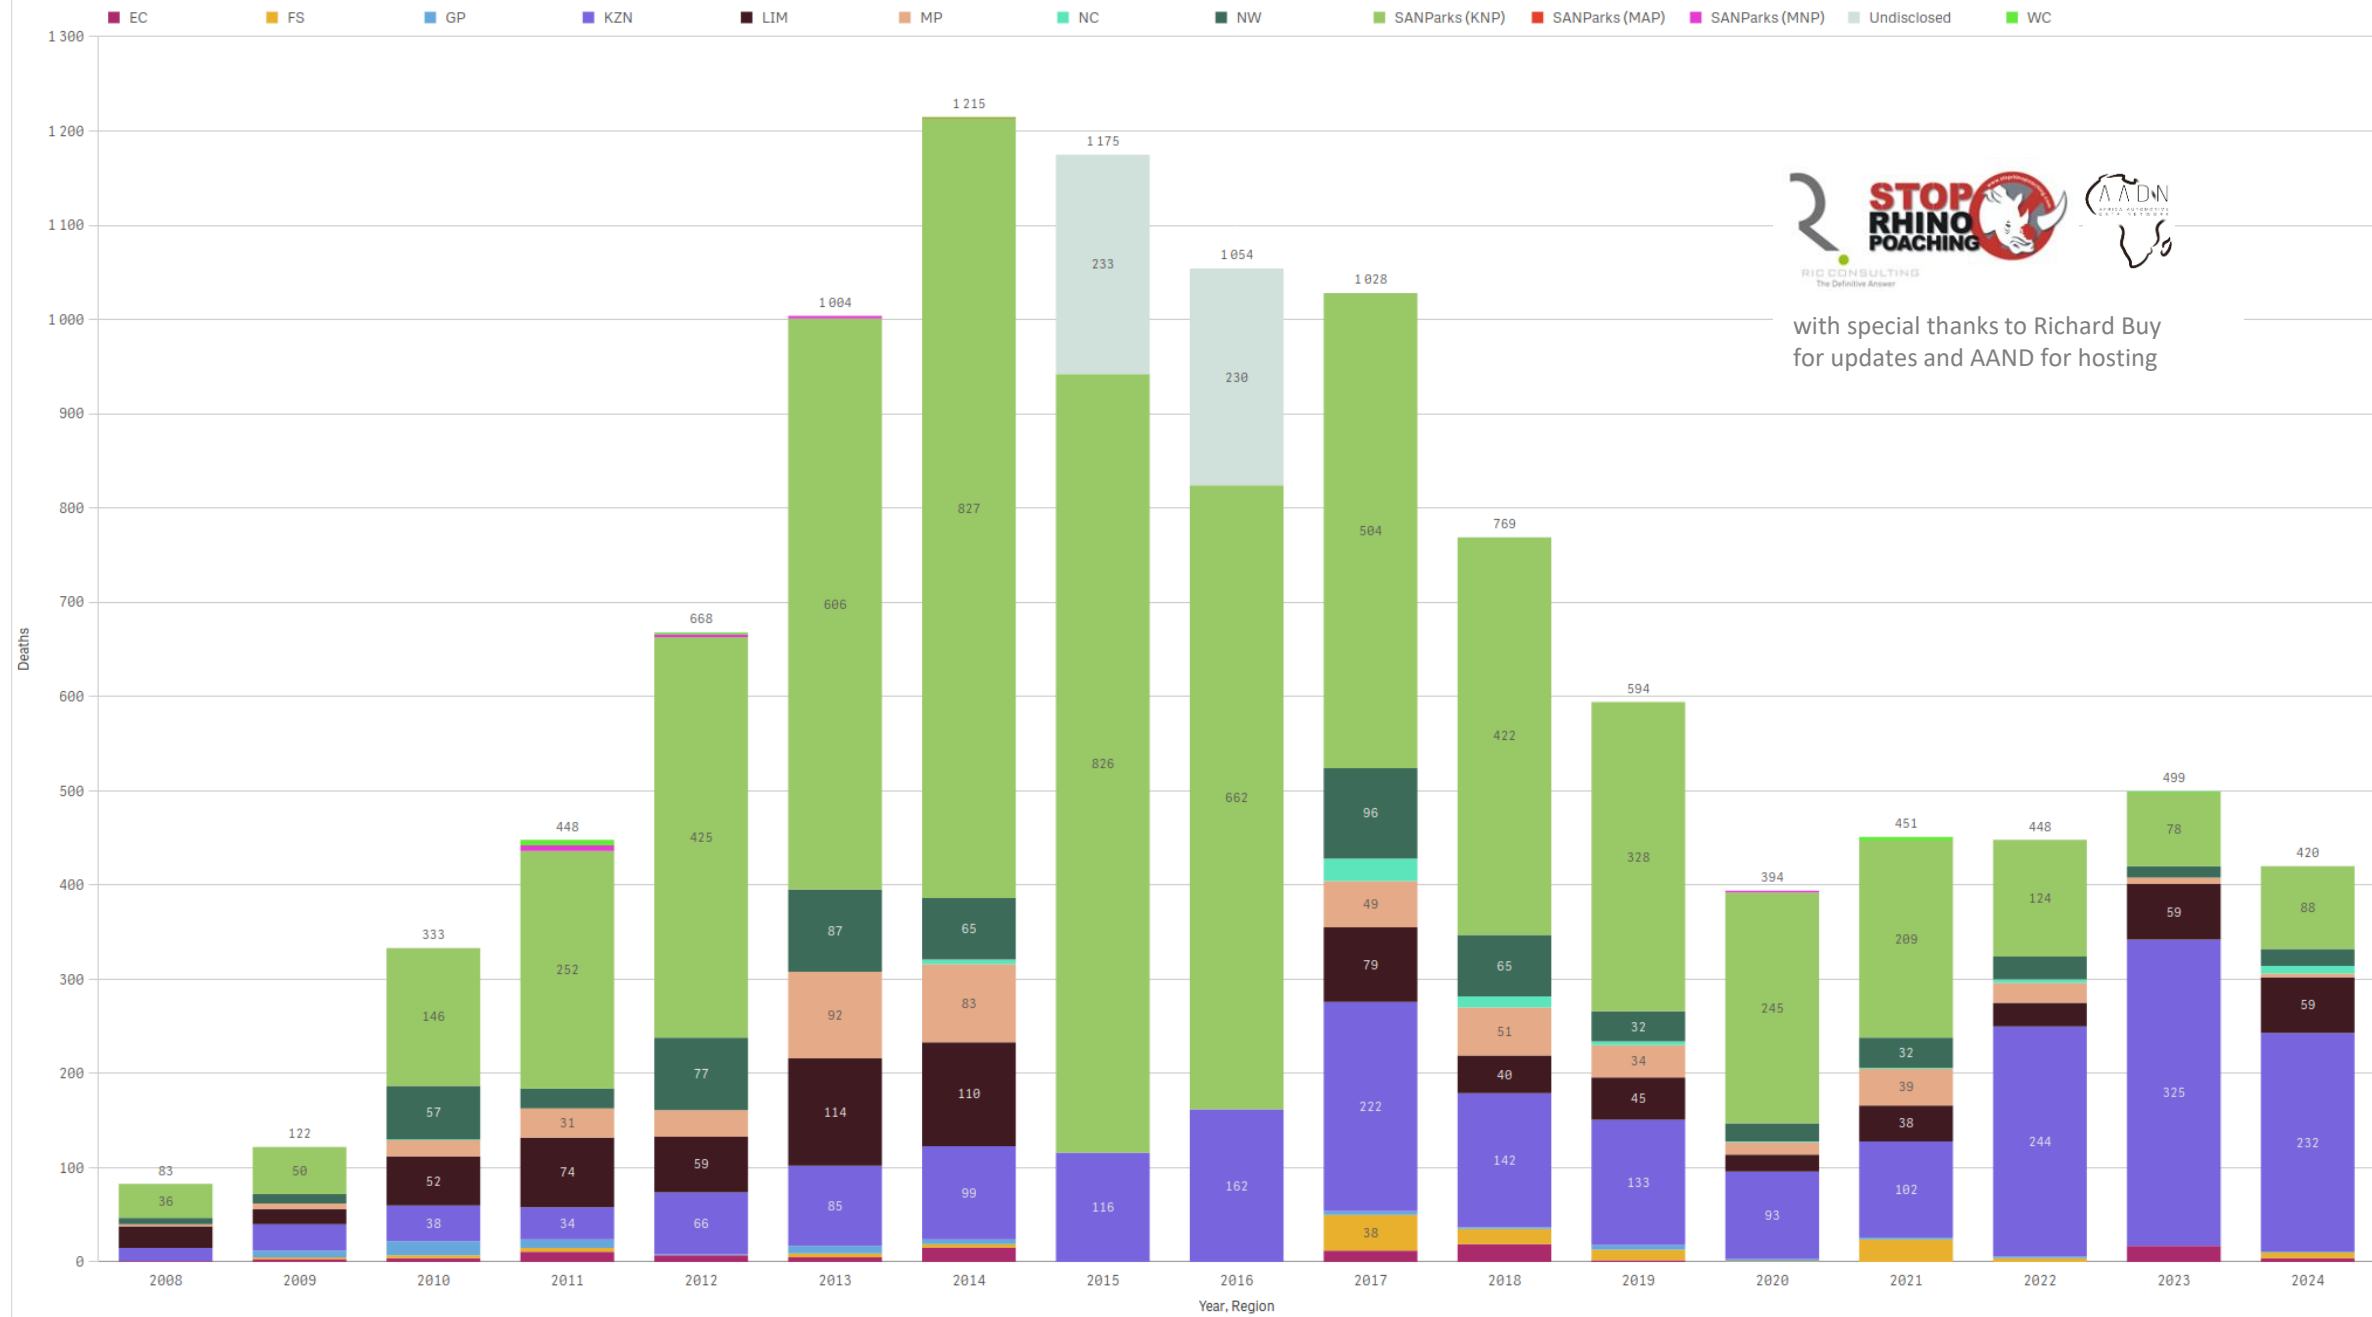

# OFFICIAL SA RHINO POACHING STATISTICS

as released by DFFE.

Collated by

# 10 705 RHINOS LOST TO POACHING 2008 TO 2024

# Rhino's poached by year by Region

Total Rhino's poached 10 705

with special thanks to Richard Buy for updates and AAND for hosting

# Rhino Deaths: 2008 to end 2024

	Deaths	Arrests
<b>Totals</b>	<b>10705</b>	<b>4334</b>
+ EC	100	95
+ FS	117	13
+ GP	63	83
+ KZN	2135	229
+ LIM	811	234
+ MP	477	11
+ NC	60	1
+ NW	622	234
+ SANParks (KNP)	5828	2167
+ SANParks (MAP)	1	1
+ SANParks (MNP)	14	0
+ Undisclosed	463	1263
+ WC	14	3