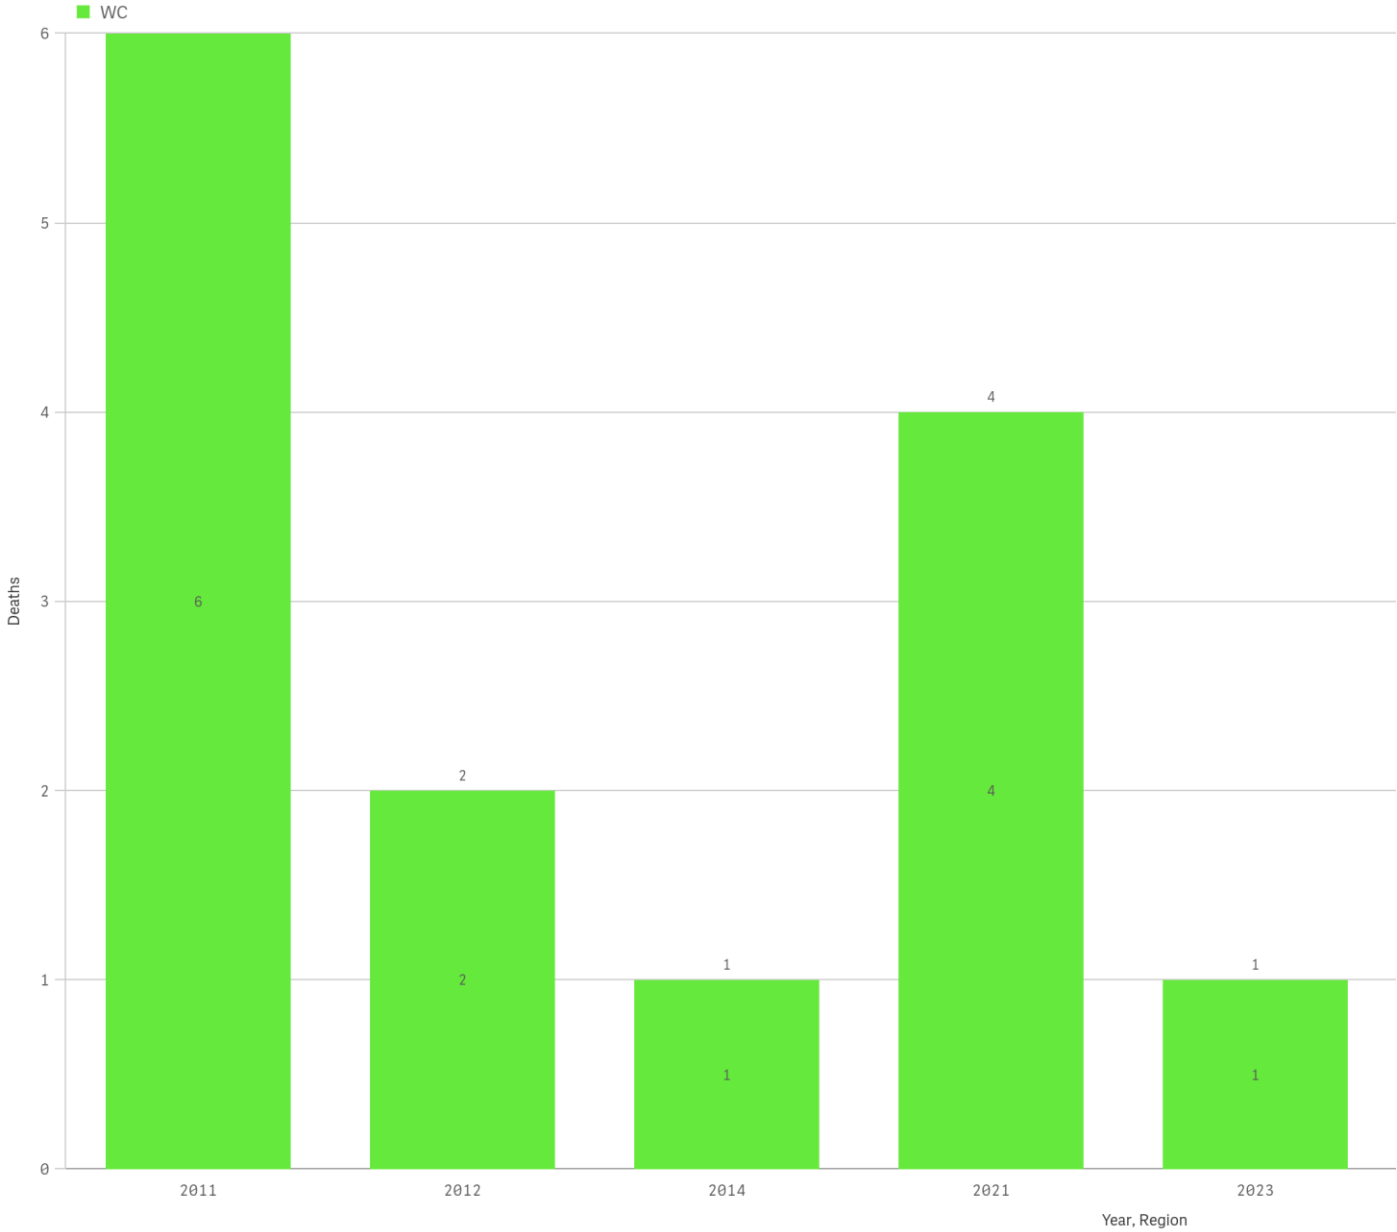

## Rhino's poached by year by Region

Total Rhino's poached 622

Rhino's poached by year by Region

Total Rhino's poached 117

## Rhino's poached by year by Region

Total Rhino's poached 63

## Rhino's poached by year by Region