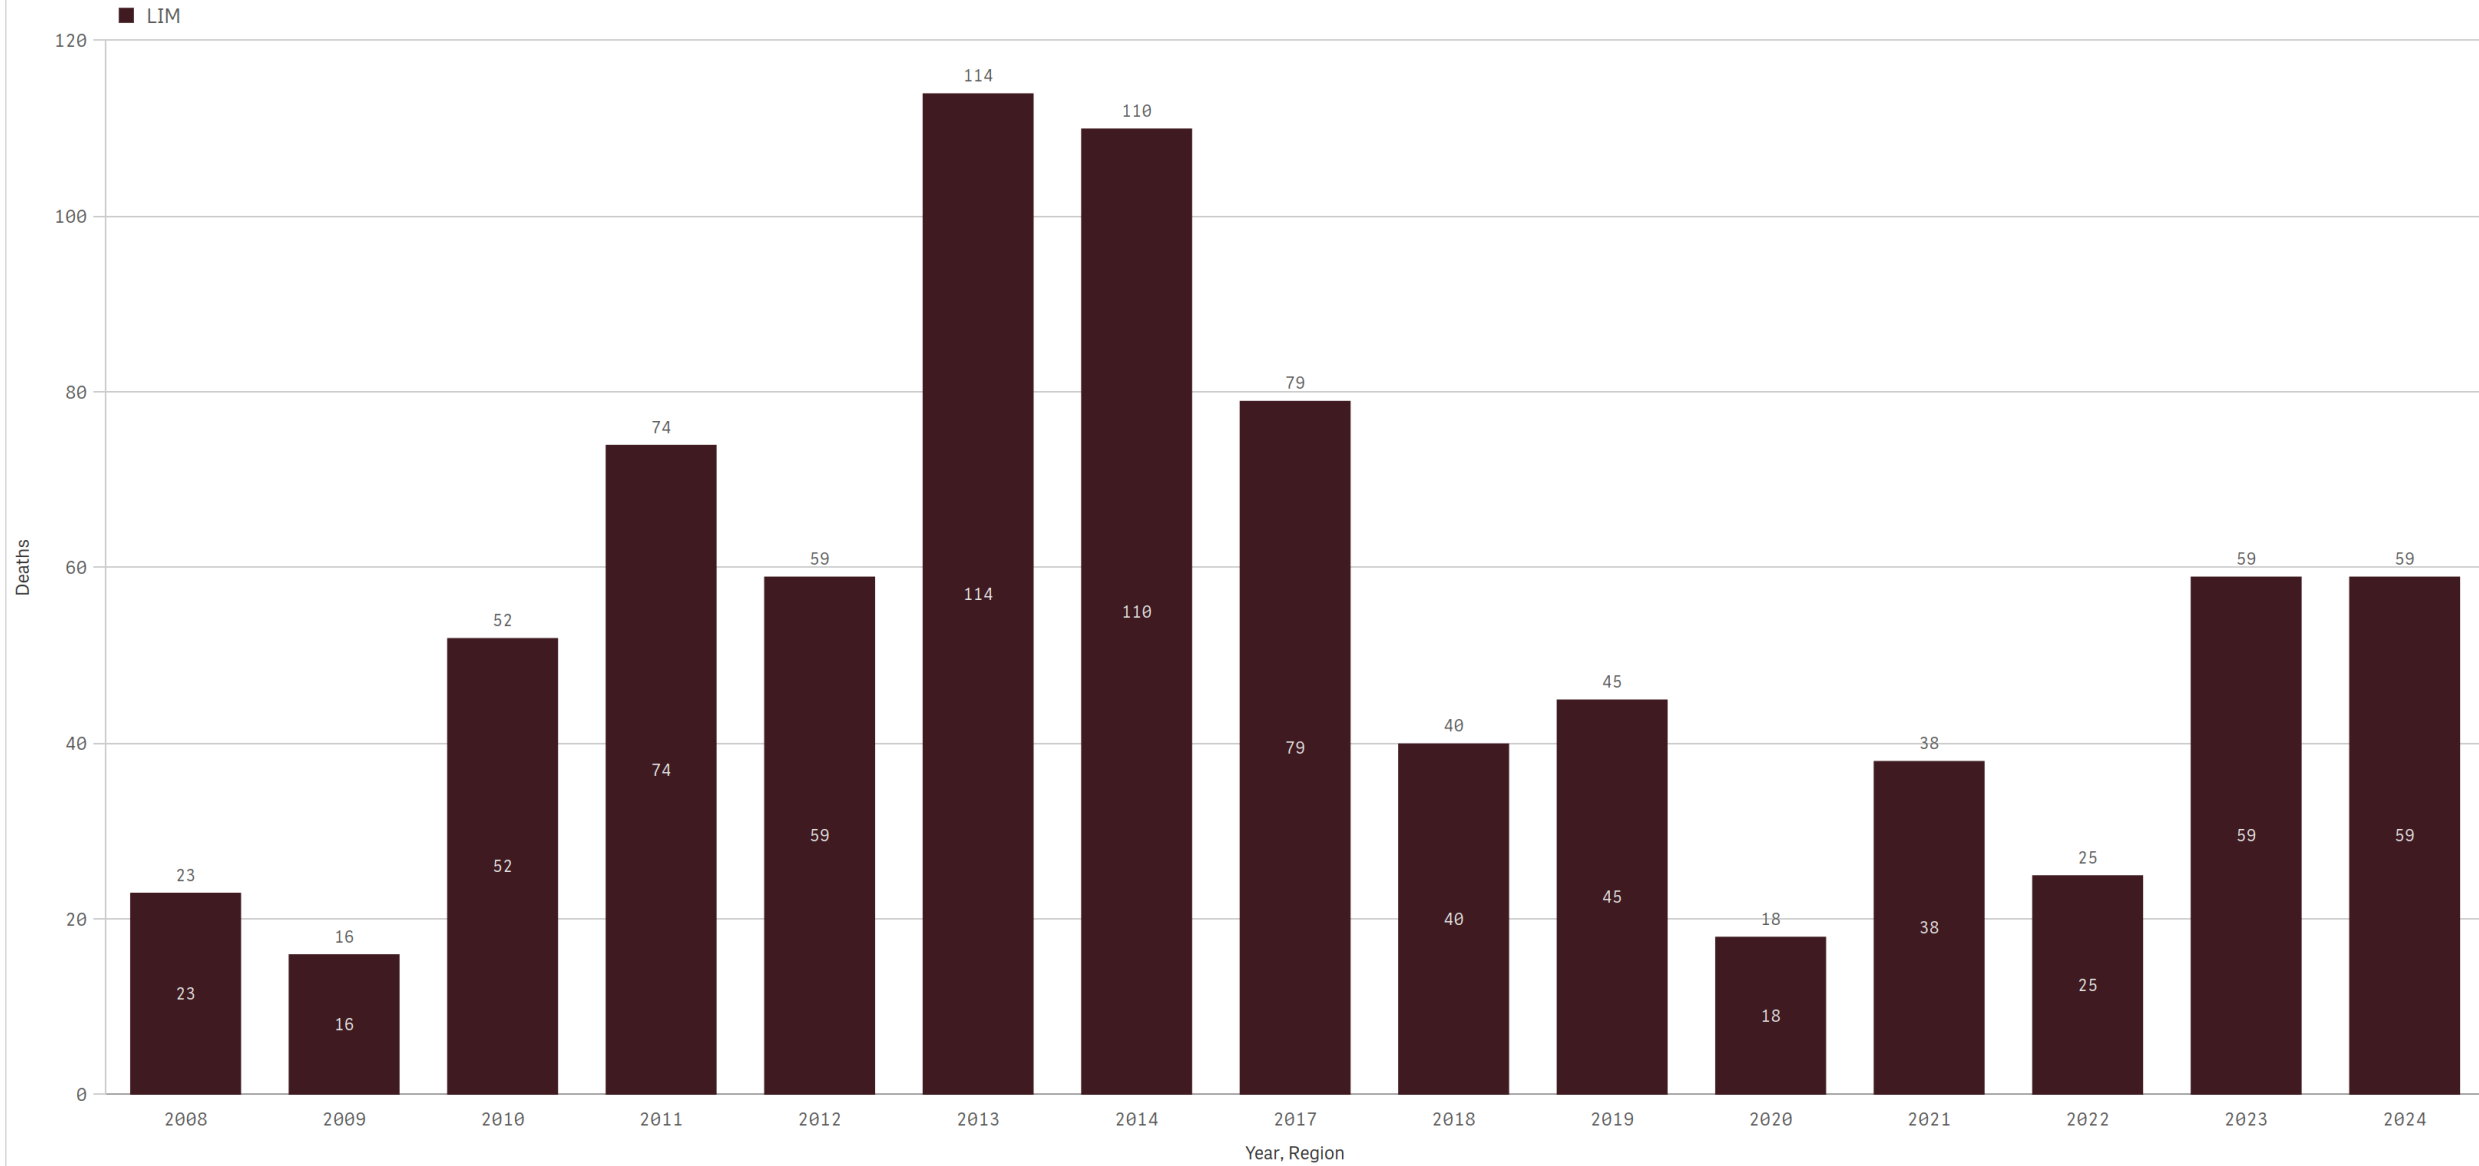

# SANParks (KNP)

Rhino's poached by year by Region

Total Rhino's poached 5 828

Rhinos poached per day

Rhino's poached by year by Region

Total Rhino's poached 2 135

### Rhinos poached per day

Rhino's poached by year by Region

Total Rhino's poached 7 963

## Rhino's poached by year by Region

Total Rhino's poached 811