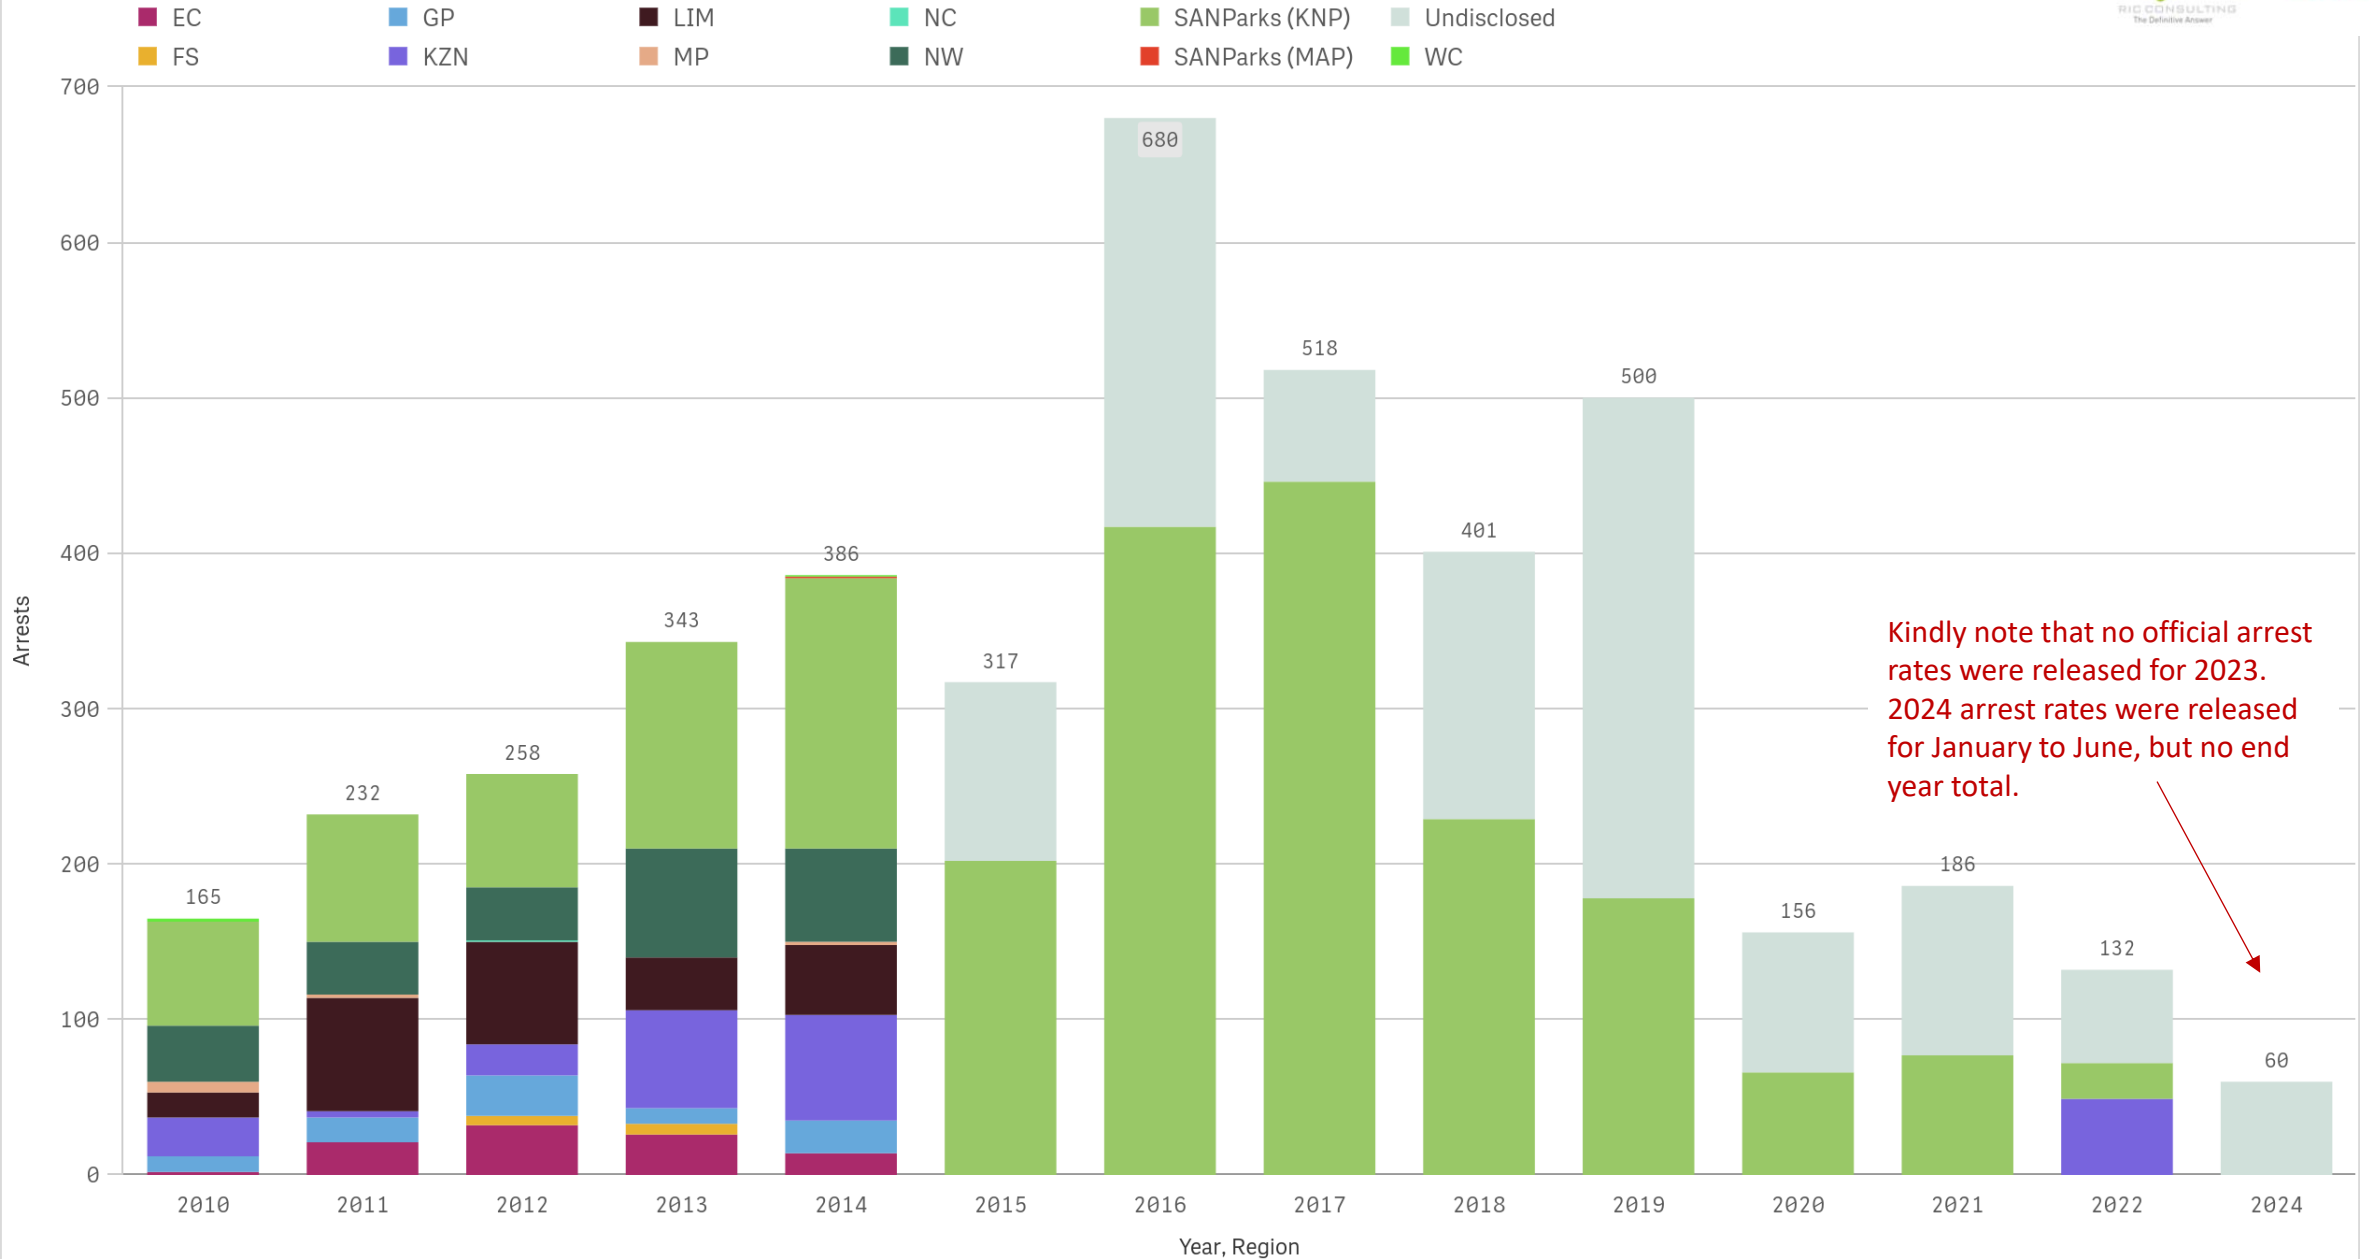

Arrests made by year by Region