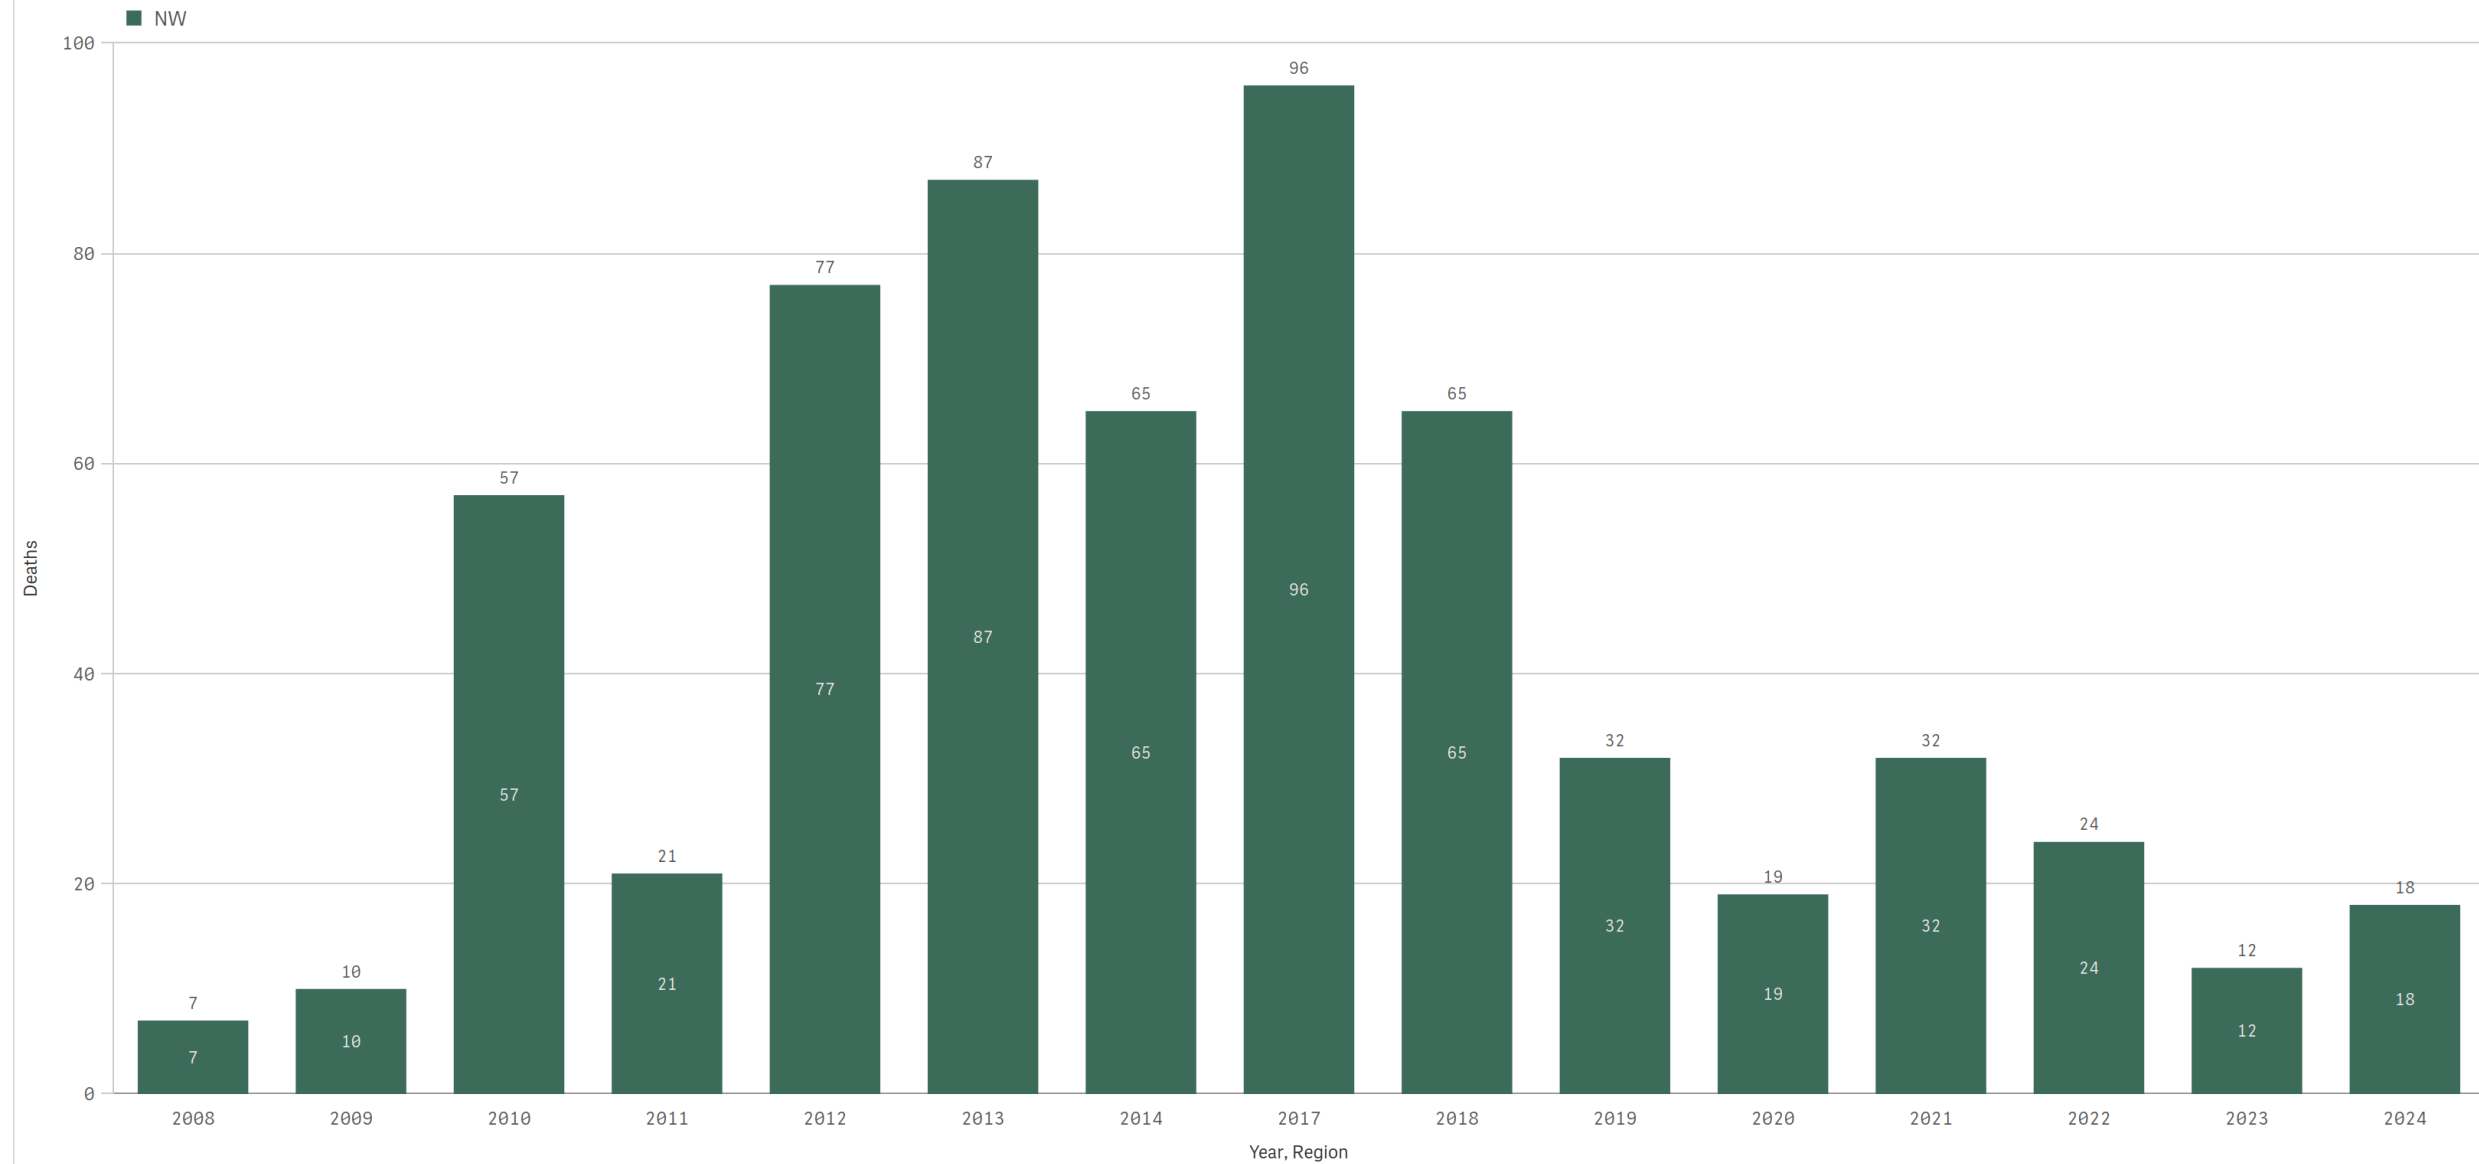

Rhino's poached by year by Region

Rhino's poached by year by Region

Total Rhino's poached 622