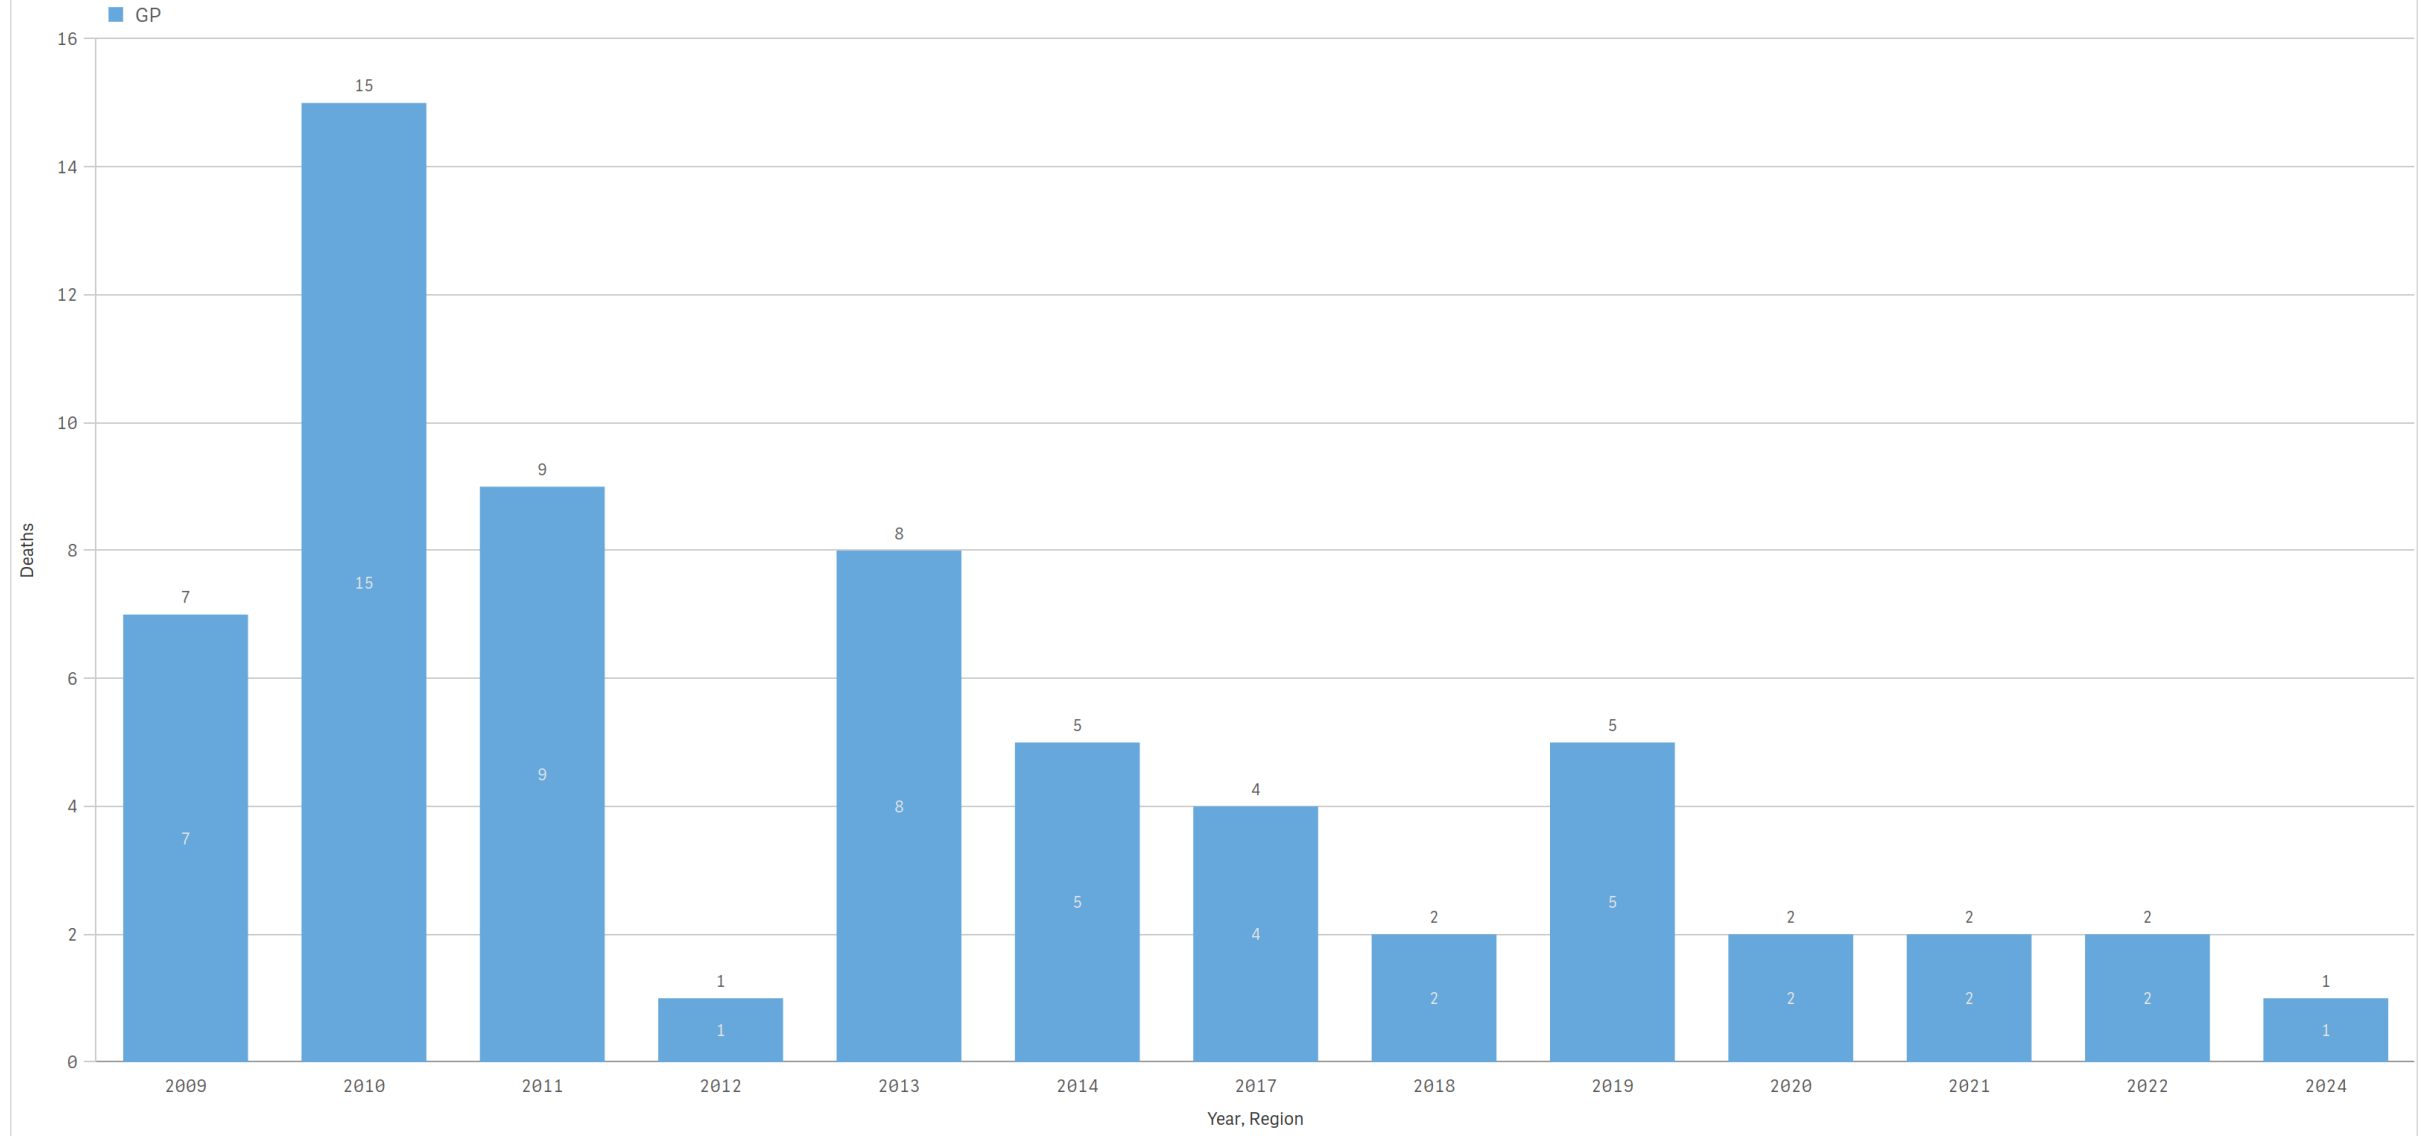

### Rhino's poached by year by Region

Total Rhino's poached 100

## Rhino's poached by year by Region

Total Rhino's poached 622

Rhino's poached by year by Region

Total Rhino's poached 117

## Rhino's poached by year by Region

Total Rhino's poached 63