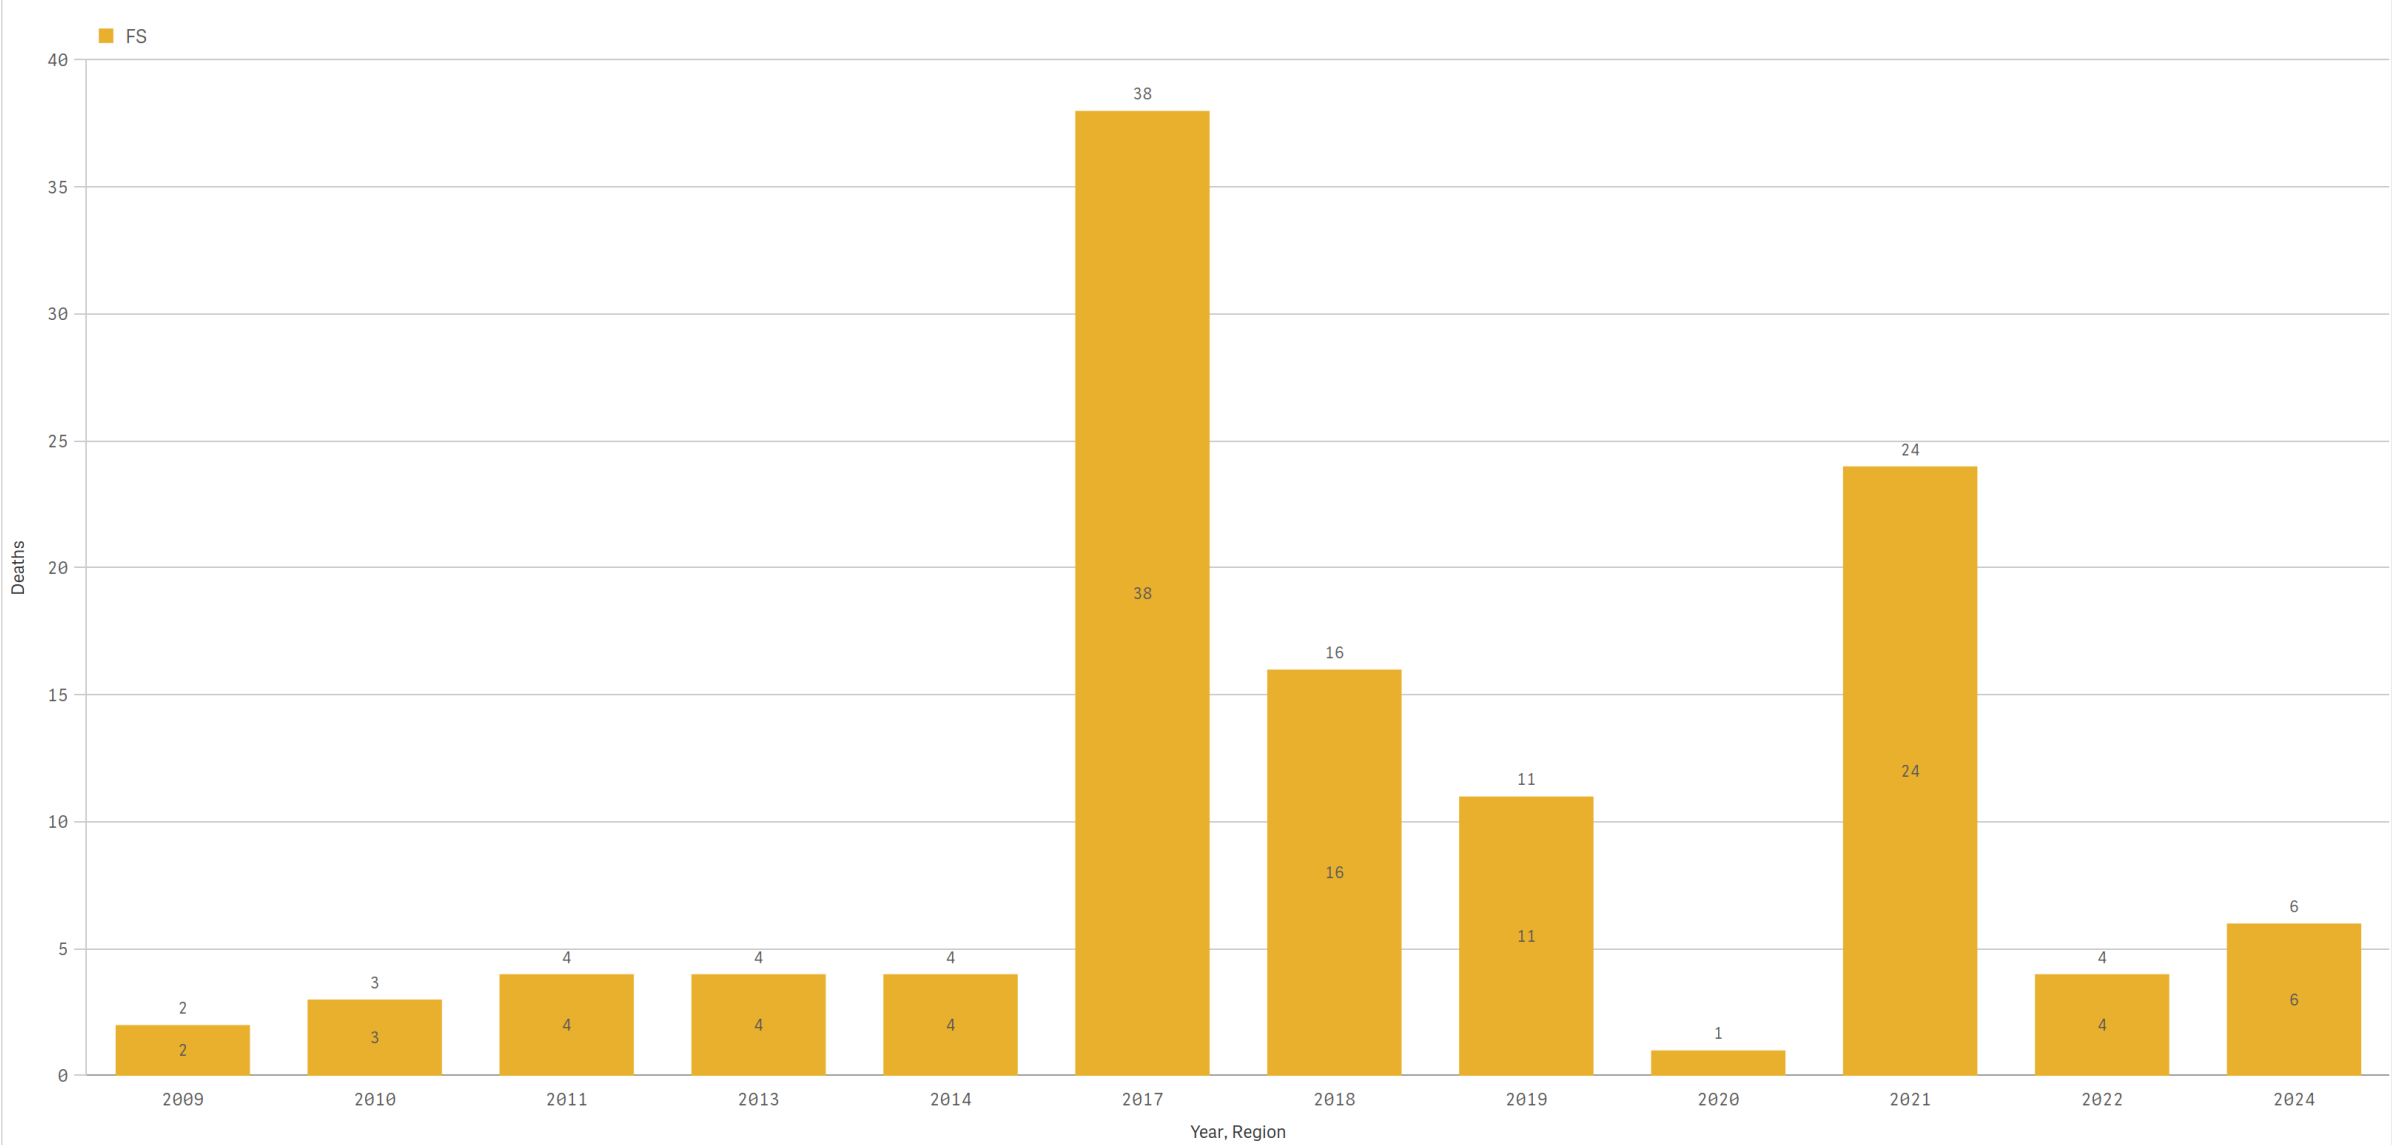

### Rhino's poached by year by Region

Total Rhino's poached 100

## Rhino's poached by year by Region

Total Rhino's poached 622

Rhino's poached by year by Region

Total Rhino's poached 117

## Rhino's poached by year by Region

Total Rhino's poached 63