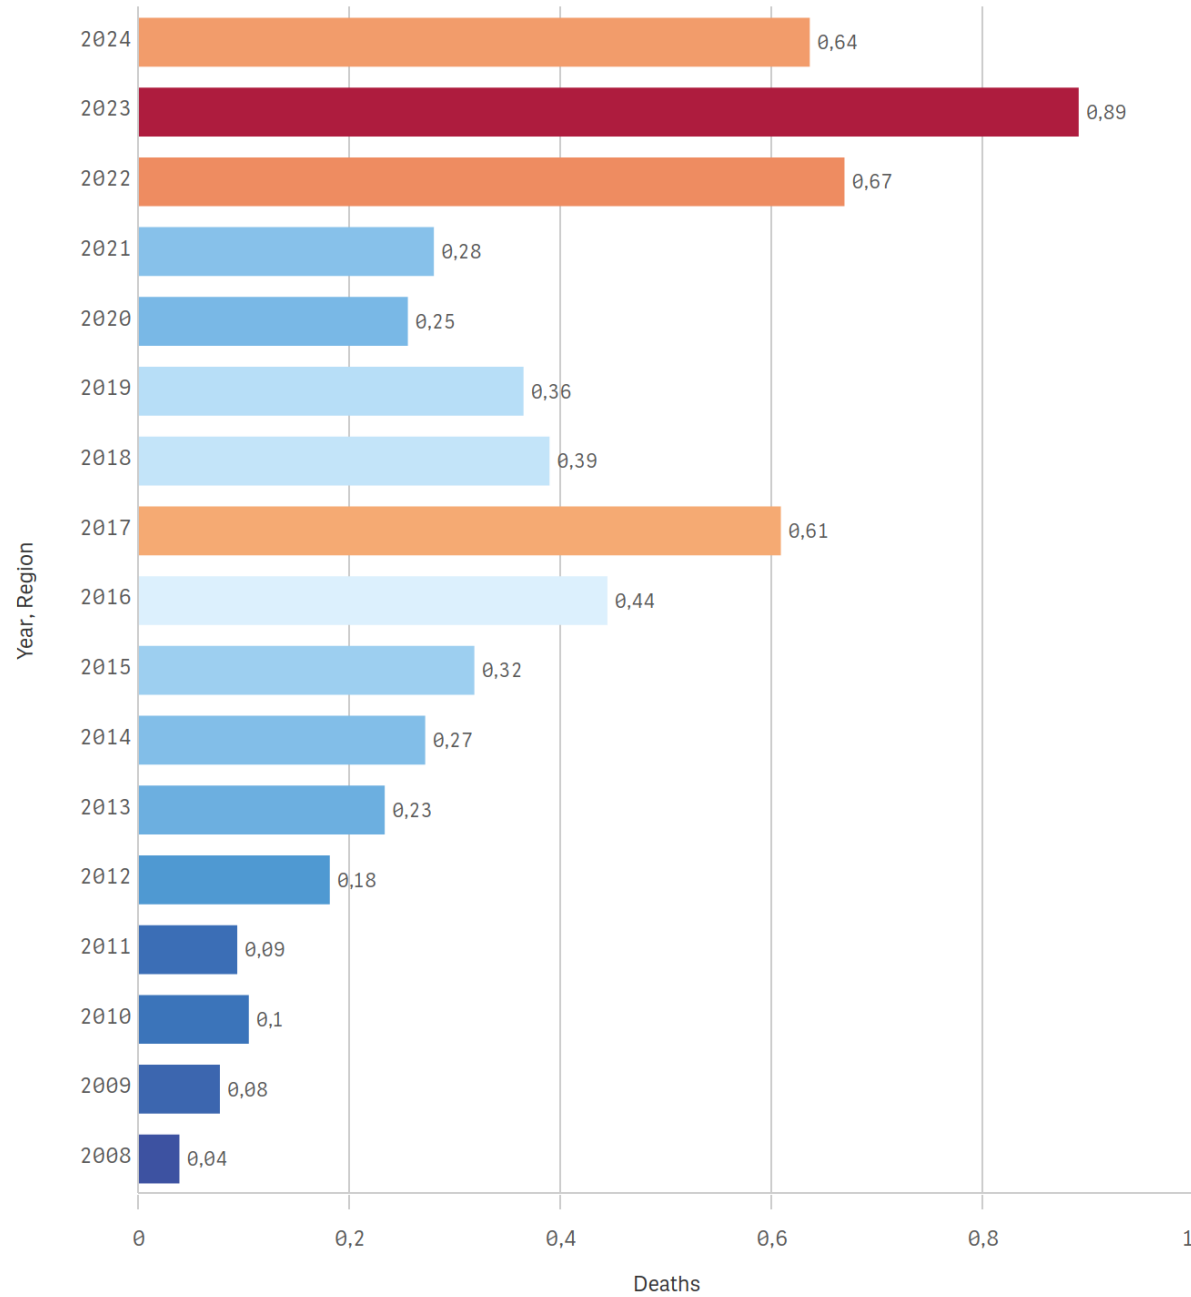

# SANParks (KNP)

Rhino's poached by year by Region

Total Rhino's poached 5 828

Rhinos poached per day

Rhino's poached by year by Region

Total Rhino's poached 2 135

### Rhinos poached per day

Rhino's poached by year by Region

Total Rhino's poached 7 963