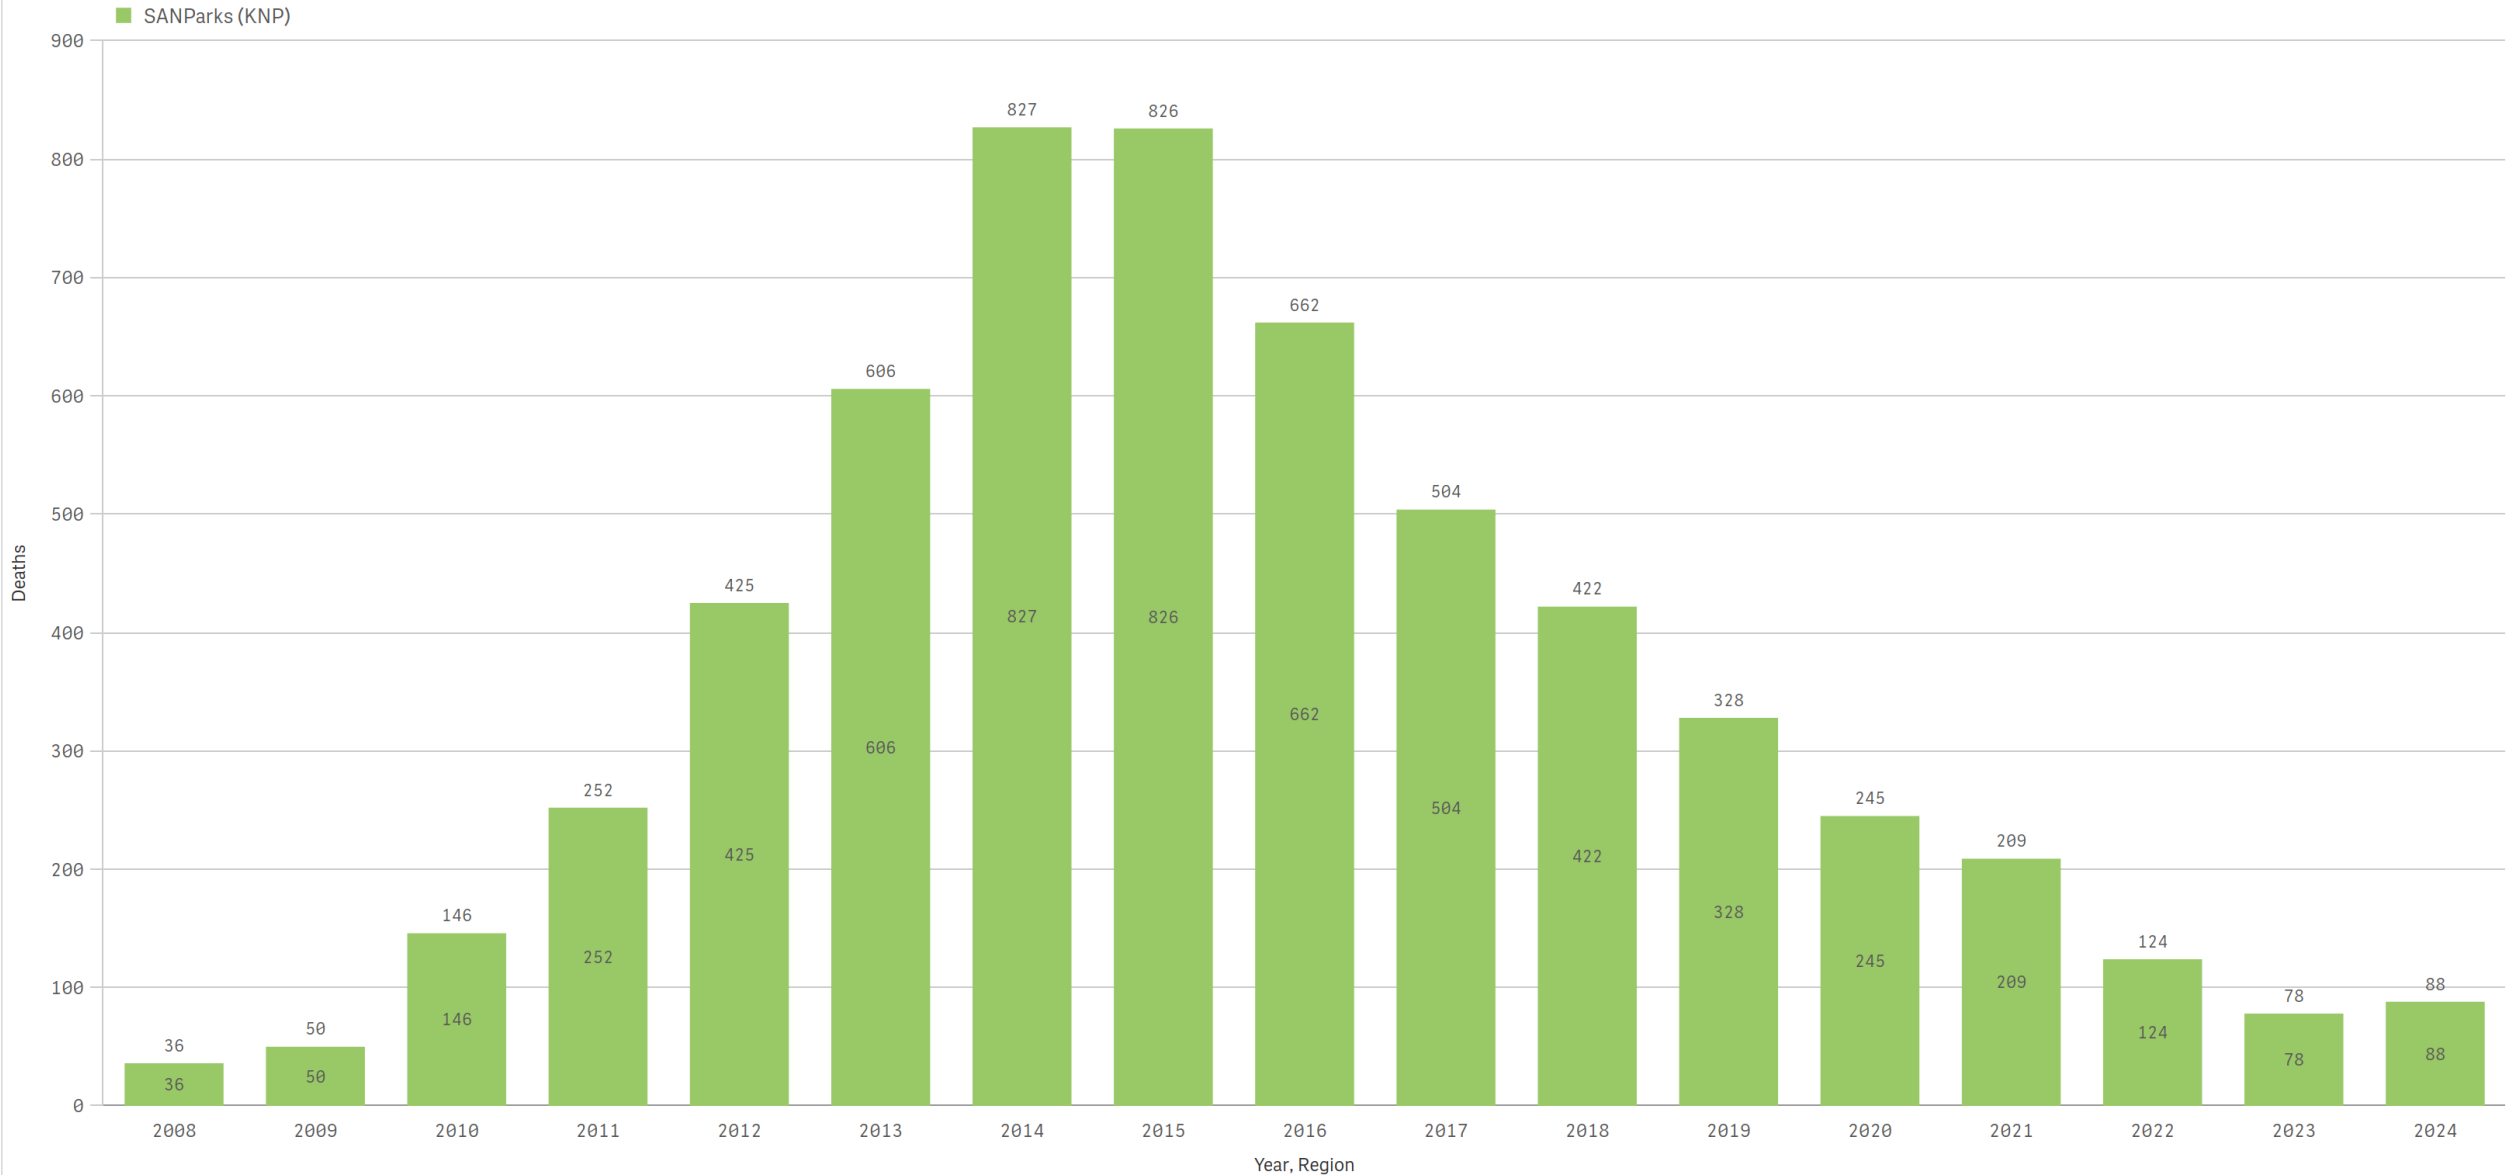

Rhinos poached per day

SANParks (KNP)

Rhino's poached by year by Region

Total Rhino's poached 5 828