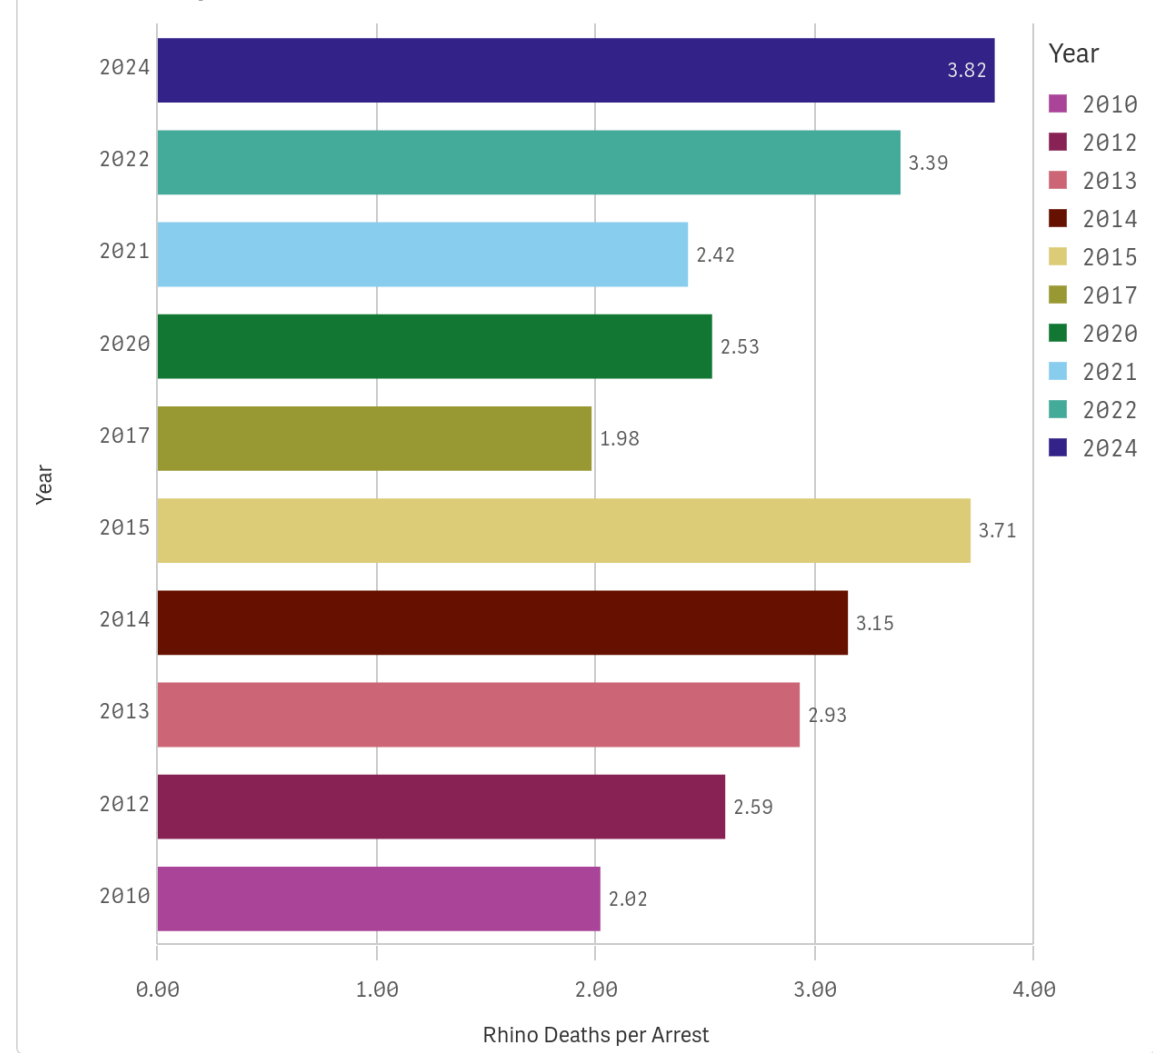

Rhinos deaths per Arrest

Kindly note that no official arrest rates were released for 2023 and the 2024 stats reflect Jan to June only.