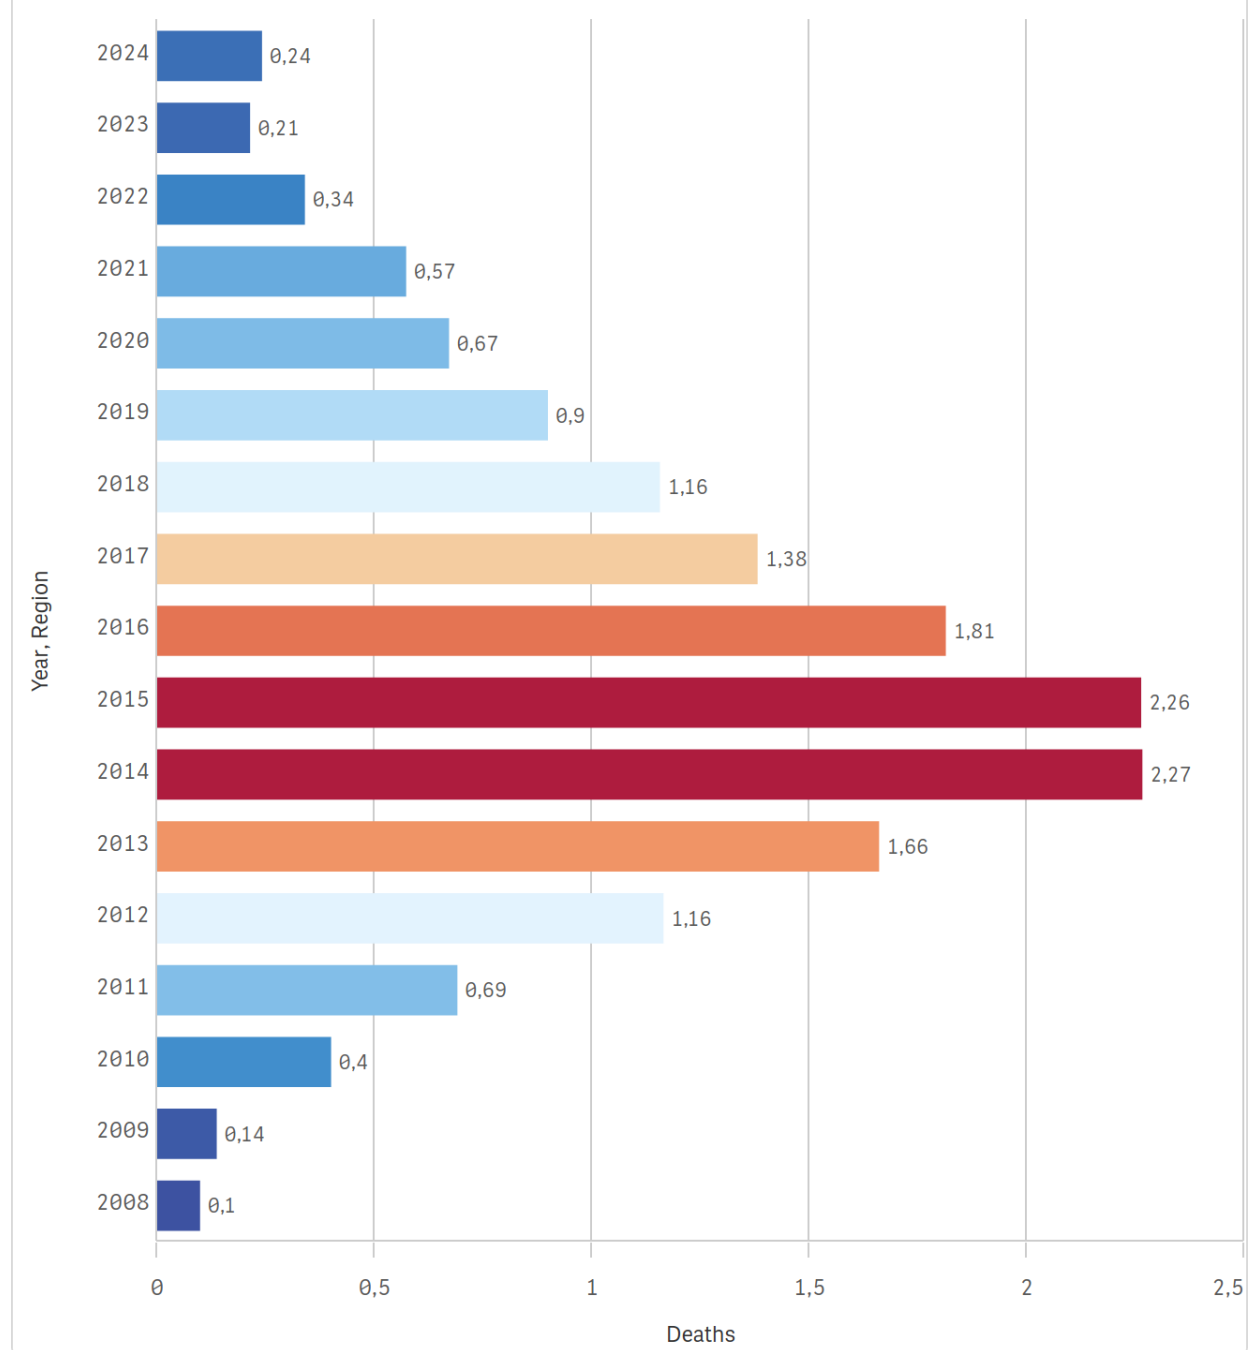

## Deaths as a % of Total Population

	Population
<b>2010</b>	<b>20 701</b>
Black	1 916
White	18 785
<b>2012</b>	<b>20 954</b>
Black	2 044
White	18 910
<b>2015</b>	<b>20 306</b>
Black	1 893
White	18 413
<b>2017</b>	<b>17 671</b>
Black	2 046
White	15 625
<b>2021</b>	<b>15 024</b>
Black	2 056
White	12 968
<b>2022</b>	<b>15 024</b>
Black	2 056
White	12 968
<b>2023</b>	<b>16 056</b>
Black	2 065
White	13 991

# SANParks (KNP)

Rhino's poached by year by Region

Total Rhino's poached 5 828

Rhinos poached per day

Rhino's poached by year by Region

Total Rhino's poached 2 135

### Rhinos poached per day

Rhino's poached by year by Region

Total Rhino's poached 7 963