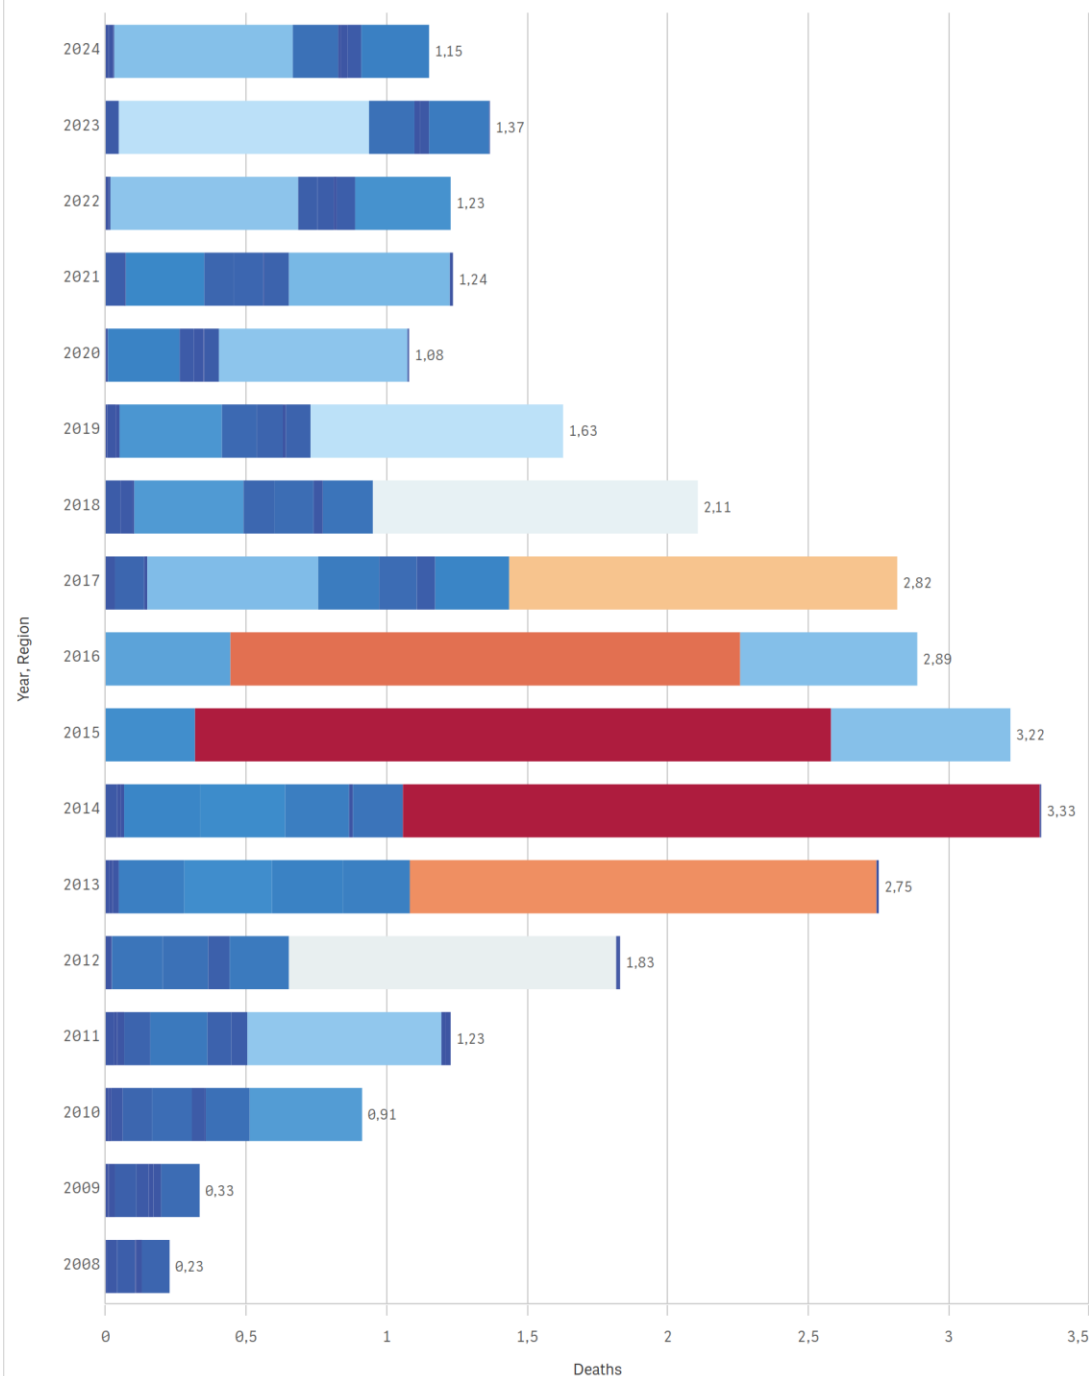

Rhino Deaths: 2008 to end 2024

	Deaths	Arrests
Totals	10705	4334
+ EC	100	95
+ FS	117	13
+ GP	63	83
+ KZN	2135	229
+ LIM	811	234
+ MP	477	11
+ NC	60	1
+ NW	622	234
+ SANParks (KNP)	5828	2167
+ SANParks (MAP)	1	1
+ SANParks (MNP)	14	0
+ Undisclosed	463	1263
+ WC	14	3

Kindly note arrest data is incomplete as no arrest numbers were released for 2023 and the 2024 stats reflect Jan to June only.

Rhinos poached per day