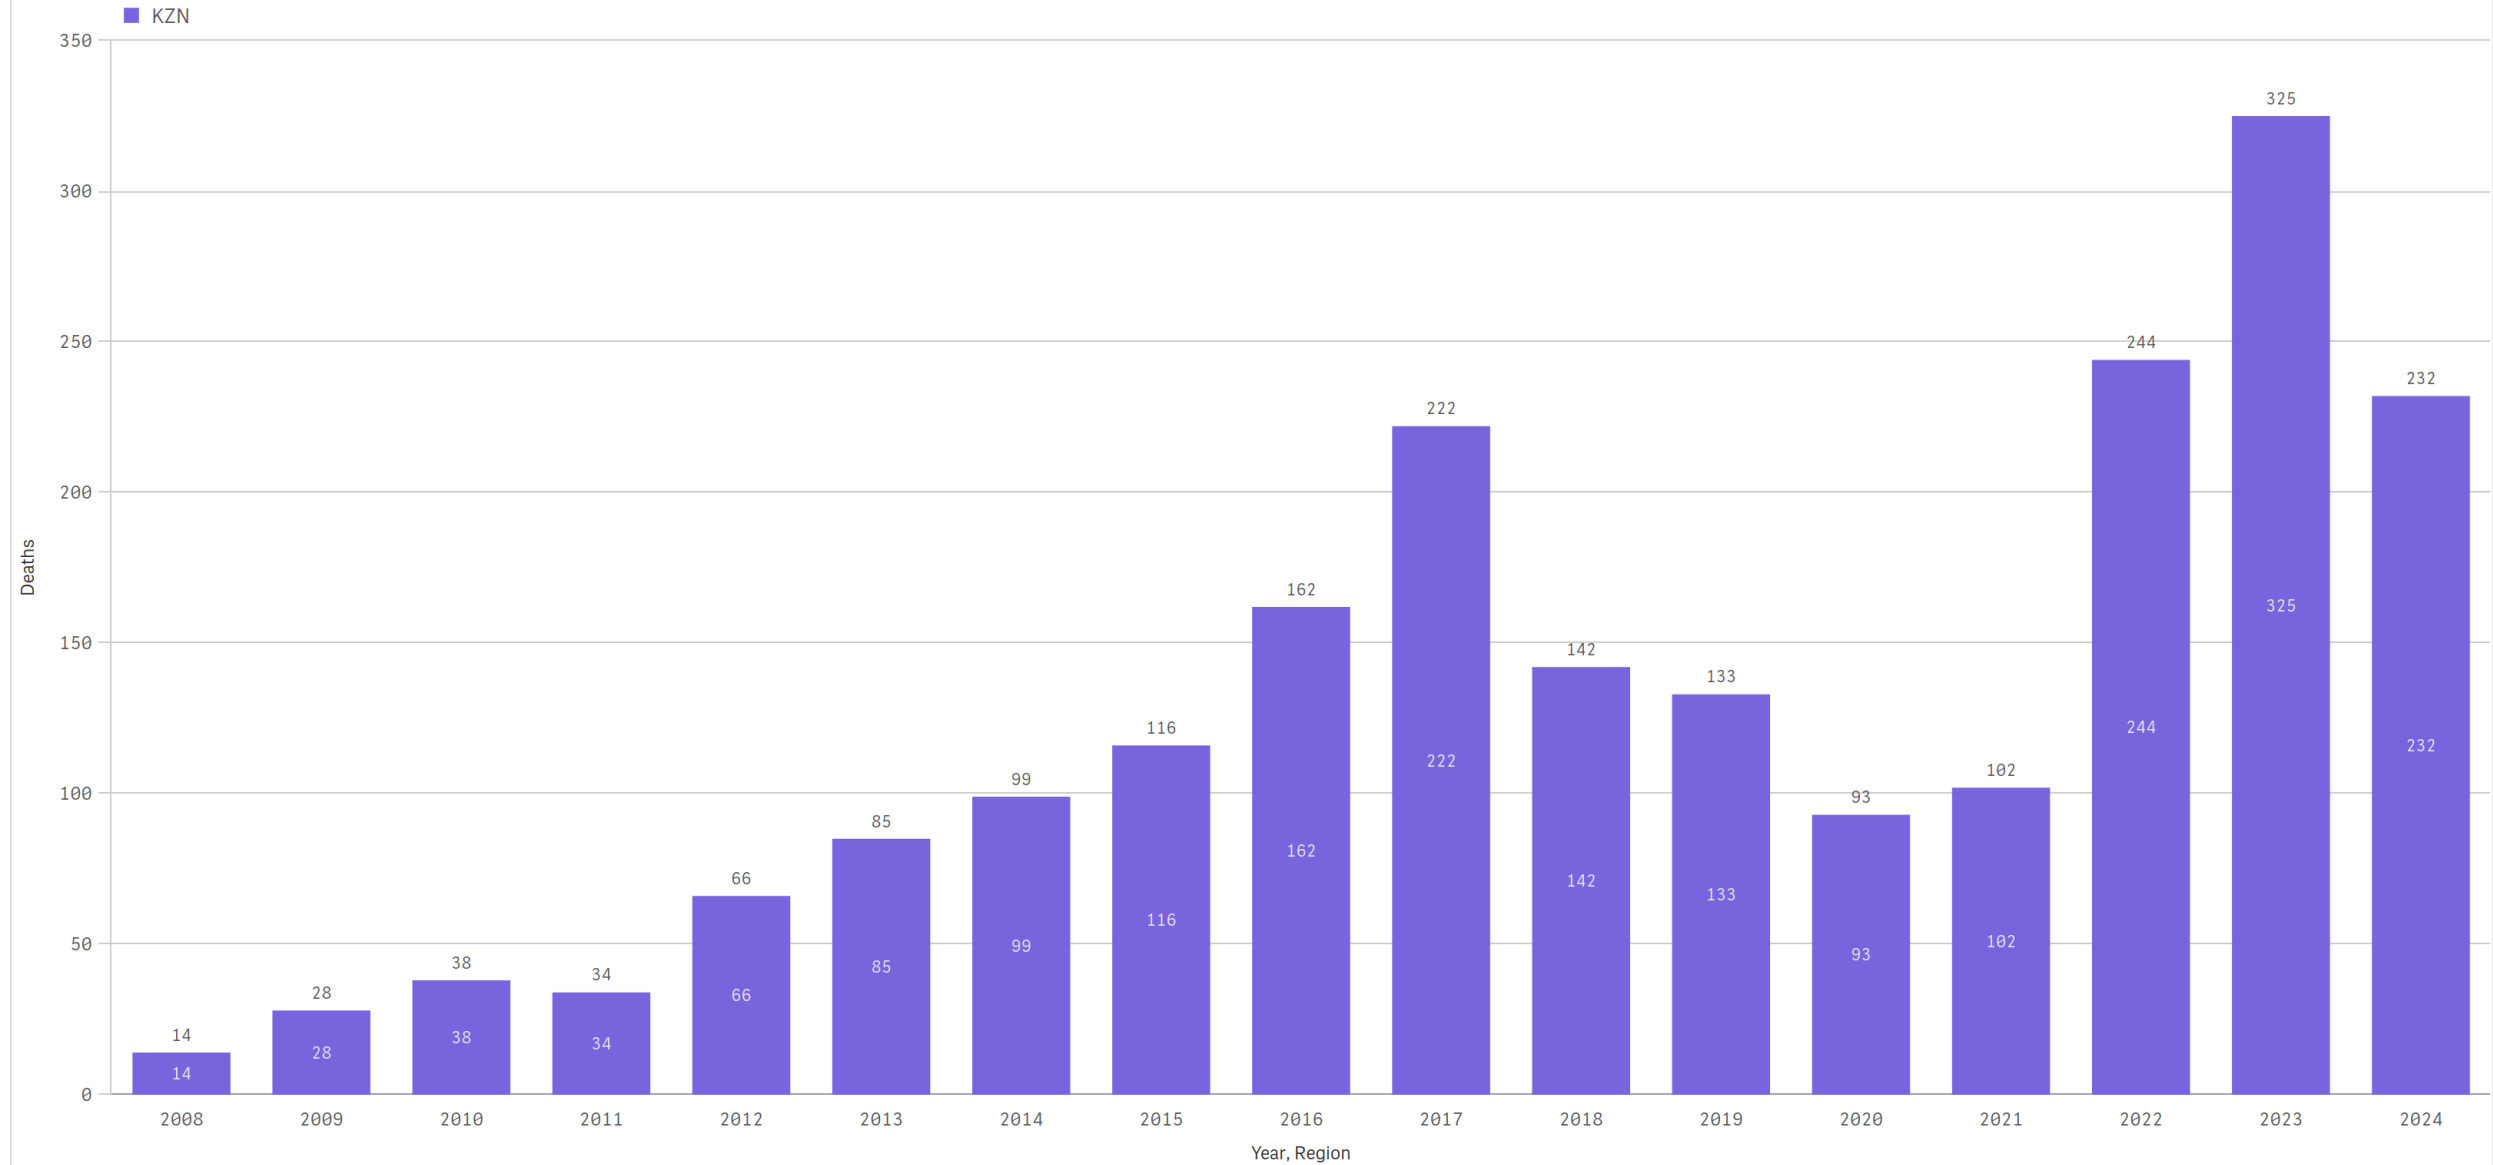

# SANParks (KNP)

Rhino's poached by year by Region

Total Rhino's poached 5 828

Rhinos poached per day

Rhino's poached by year by Region

Total Rhino's poached 2 135

### Rhinos poached per day

Rhino's poached by year by Region

Total Rhino's poached 7 963