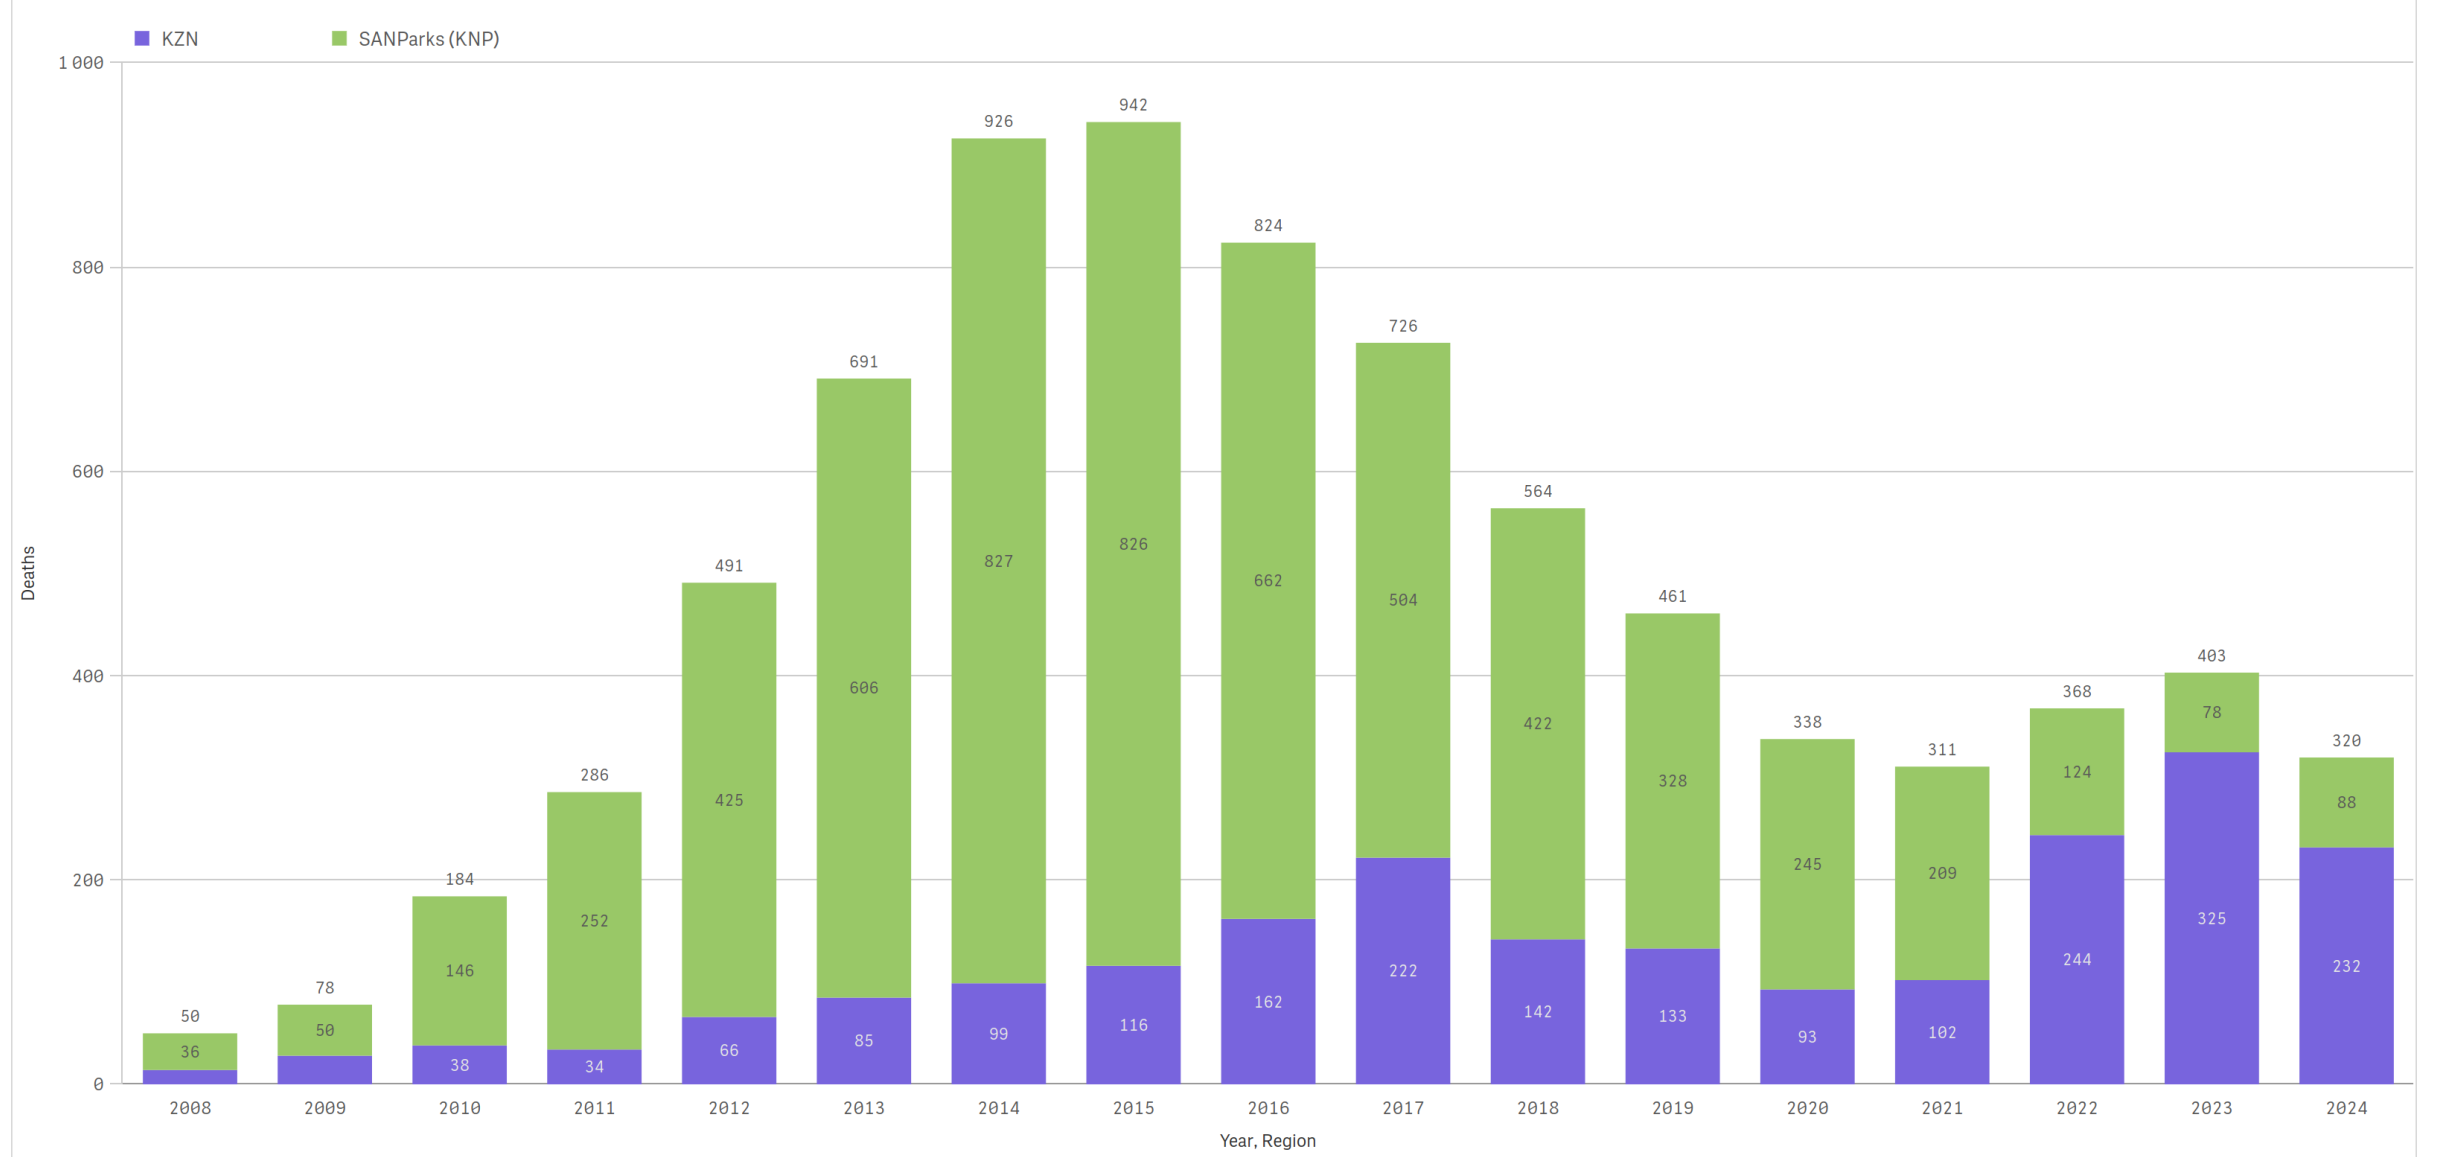

# SANParks (KNP)

Rhino's poached by year by Region

Total Rhino's poached 5 828

Rhinos poached per day

Rhino's poached by year by Region

Total Rhino's poached 2 135

### Rhinos poached per day

Rhino's poached by year by Region

Total Rhino's poached 7 963