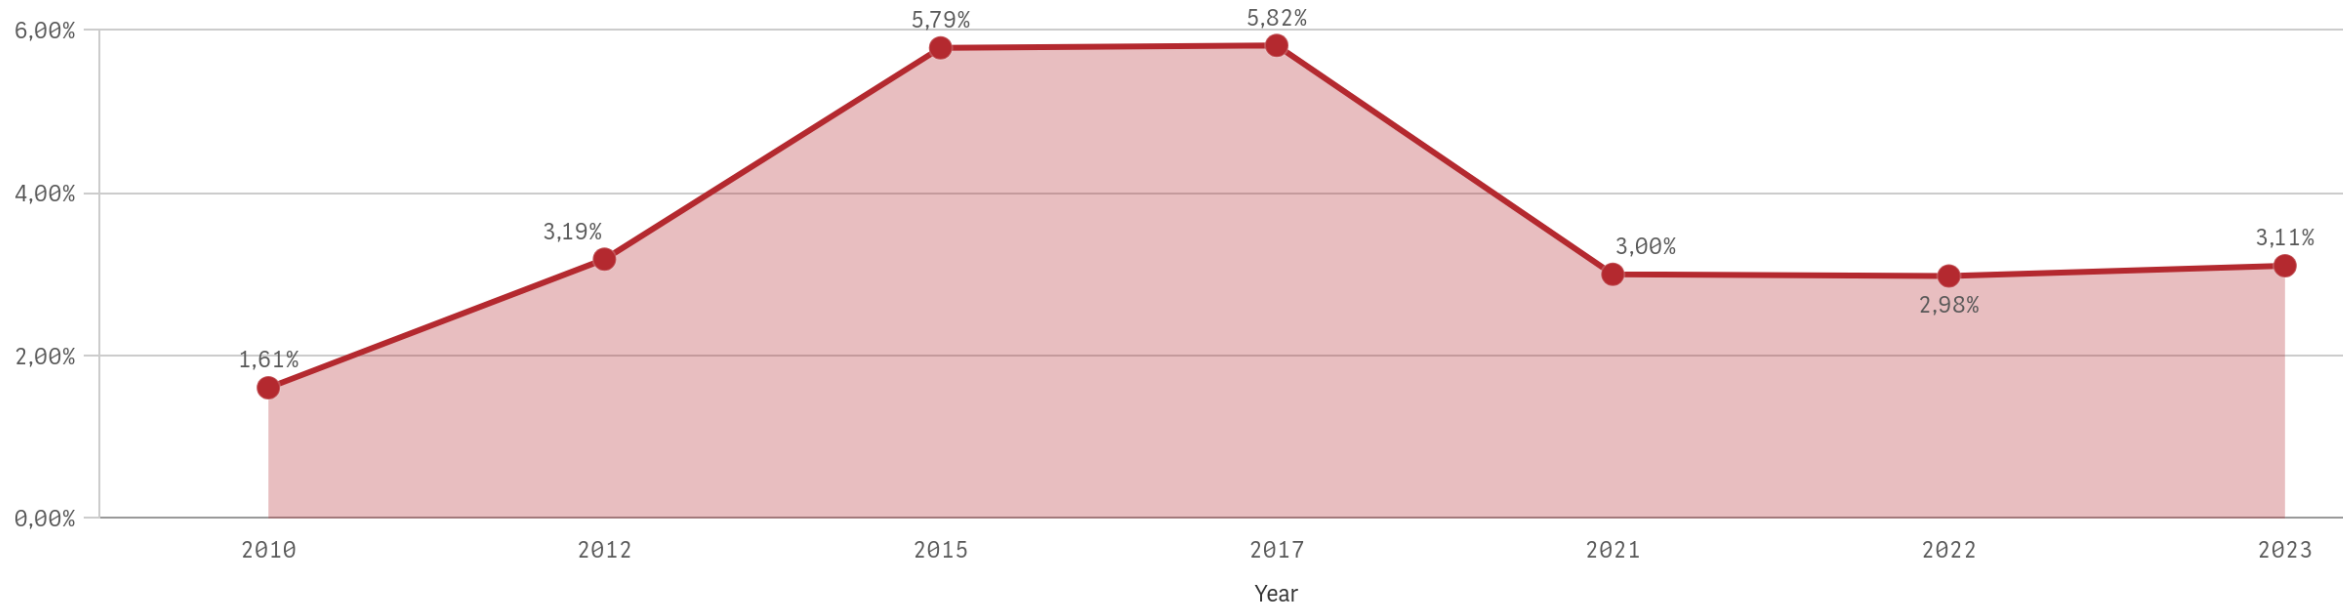

Deaths as a % of Total Population

	Population
2010	20 701
Black	1 916
White	18 785
2012	20 954
Black	2 044
White	18 910
2015	20 306
Black	1 893
White	18 413
2017	17 671
Black	2 046
White	15 625
2021	15 024
Black	2 056
White	12 968
2022	15 024
Black	2 056
White	12 968
2023	16 056
Black	2 065
White	13 991

Population numbers as derived from
IUCN AfRSG reports to COP / DFFE Official