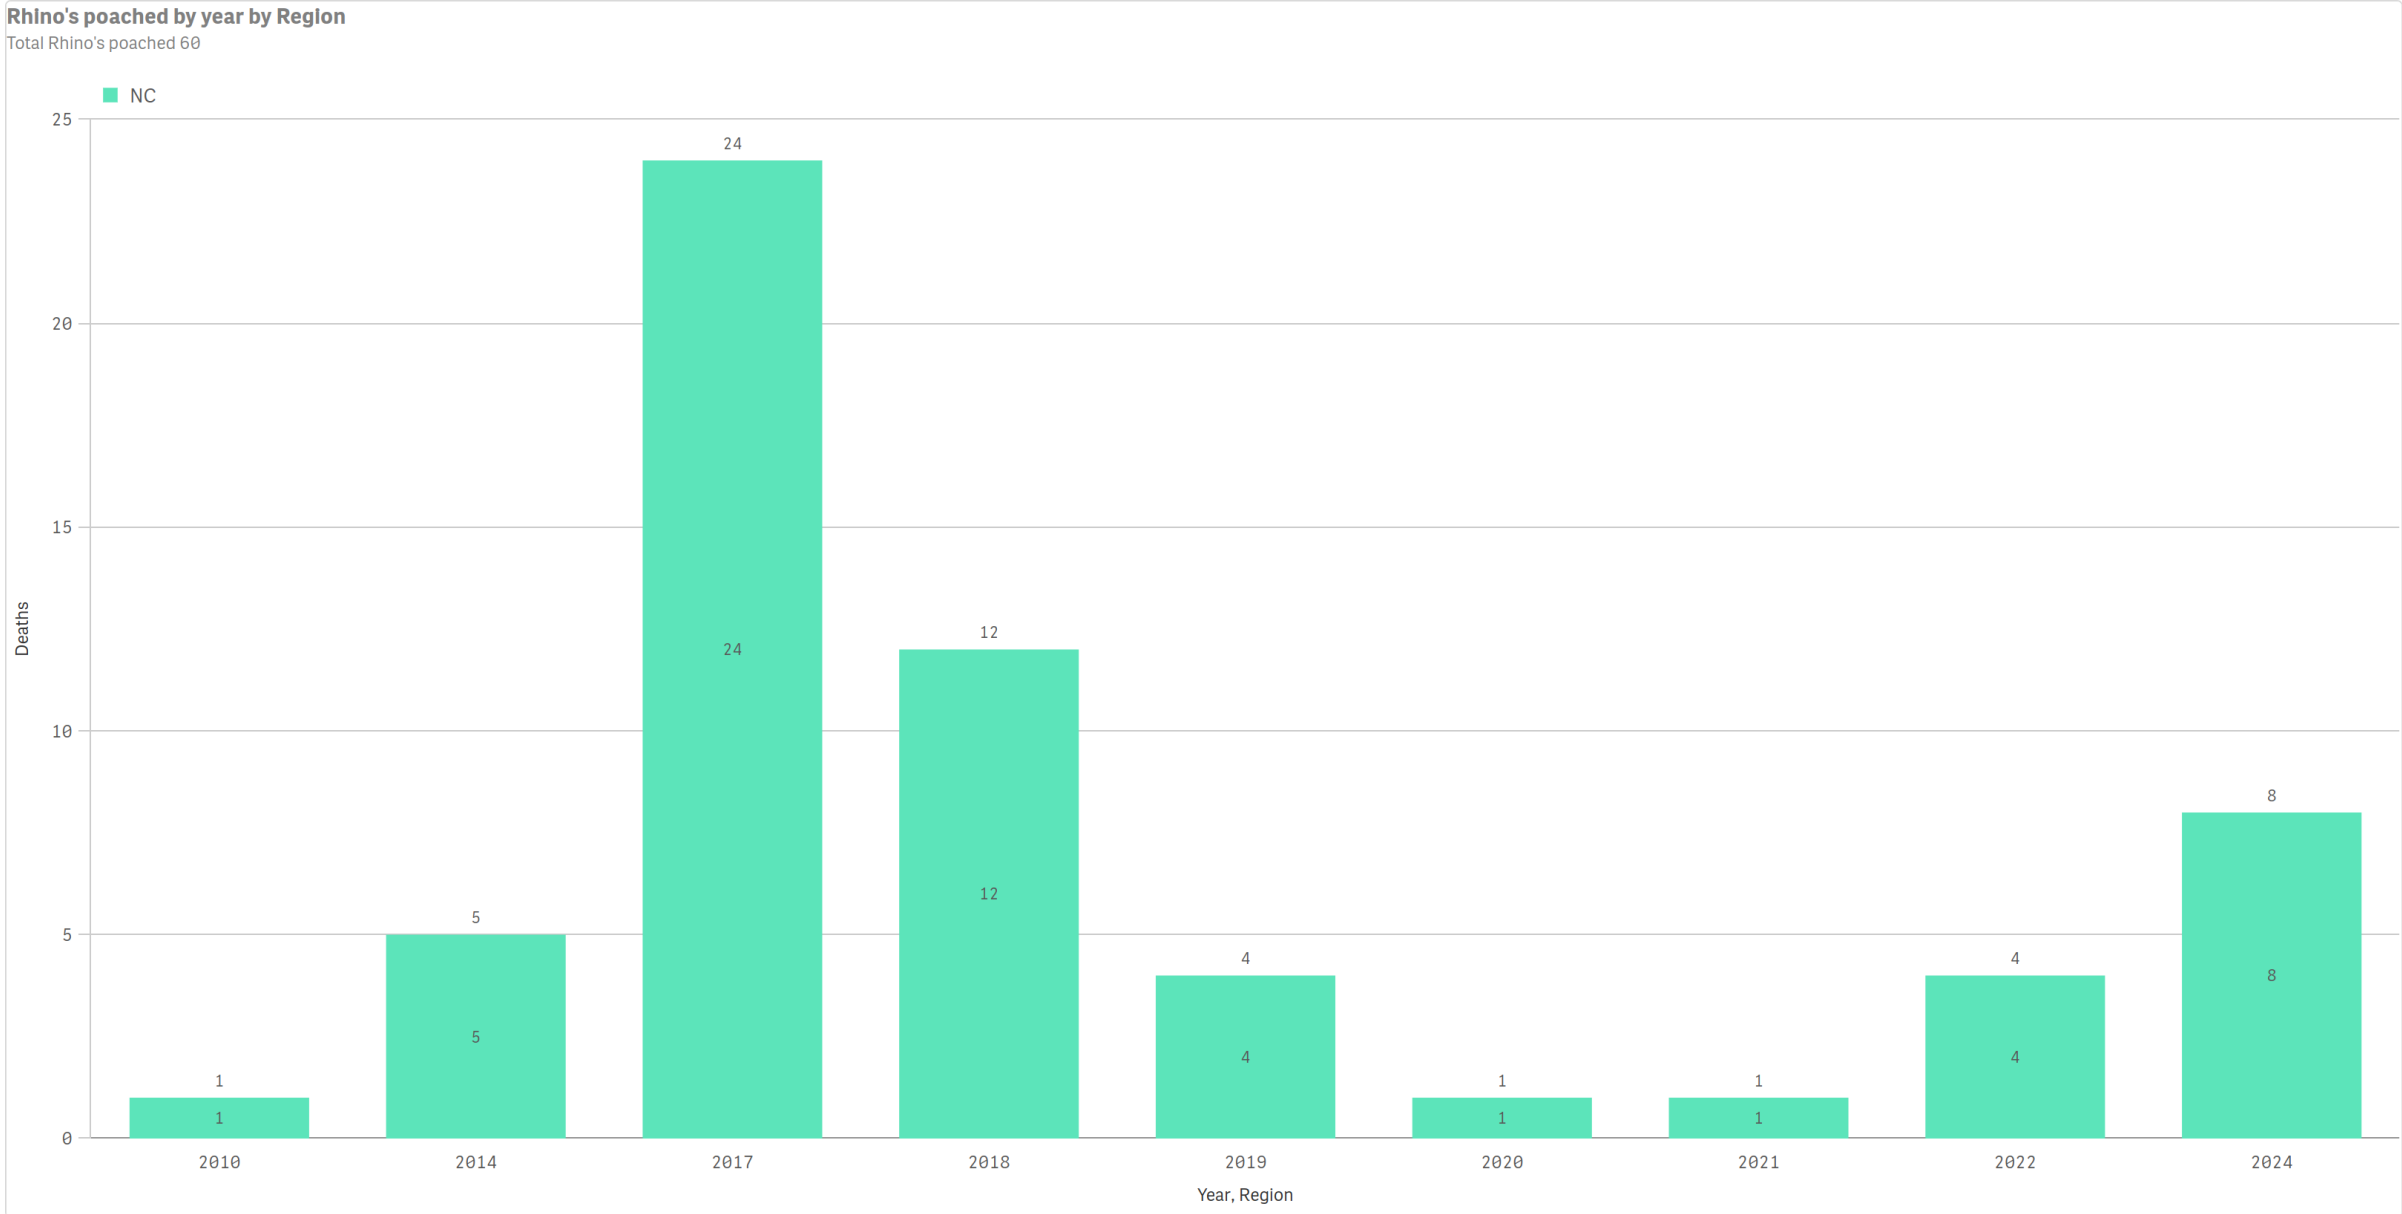

### Rhino's poached by year by Region

Total Rhino's poached 100

## Rhino's poached by year by Region

Total Rhino's poached 622

Rhino's poached by year by Region

Total Rhino's poached 117

## Rhino's poached by year by Region

Total Rhino's poached 63