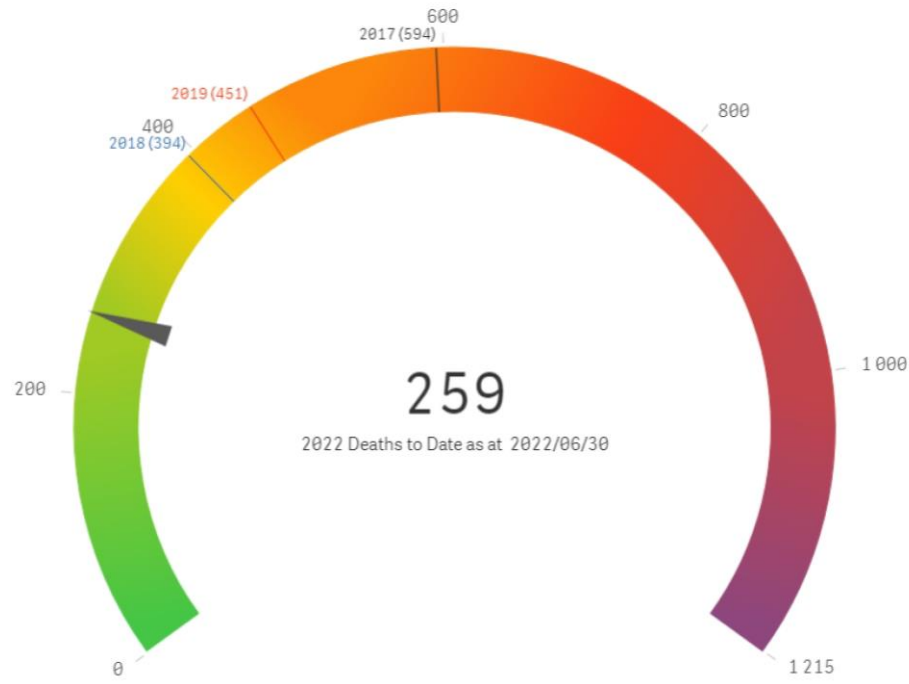

OFFICIAL RHINO POACHING STATISTICS

Rhino's poached by year by Region

Projection (2022) 525
Full Year (2021) 451

Rhinos poached per day

Arrests made by year by Region

Rhinos deaths per Arrest

	Deaths	Arrests
Totals	9597	4211
+ EC	79	95
+ FS	107	13
+ GP	60	83
+ KZN	1467	180
+ LIM	668	234
+ MP	445	11
+ NC	48	1
+ NW	568	234
+ SANParks (KNP)	5620	2157
+ SANParks (MAP)	1	1
+ SANParks (MNP)	14	0
+ Undisclosed	507	1199
+ WC	13	3