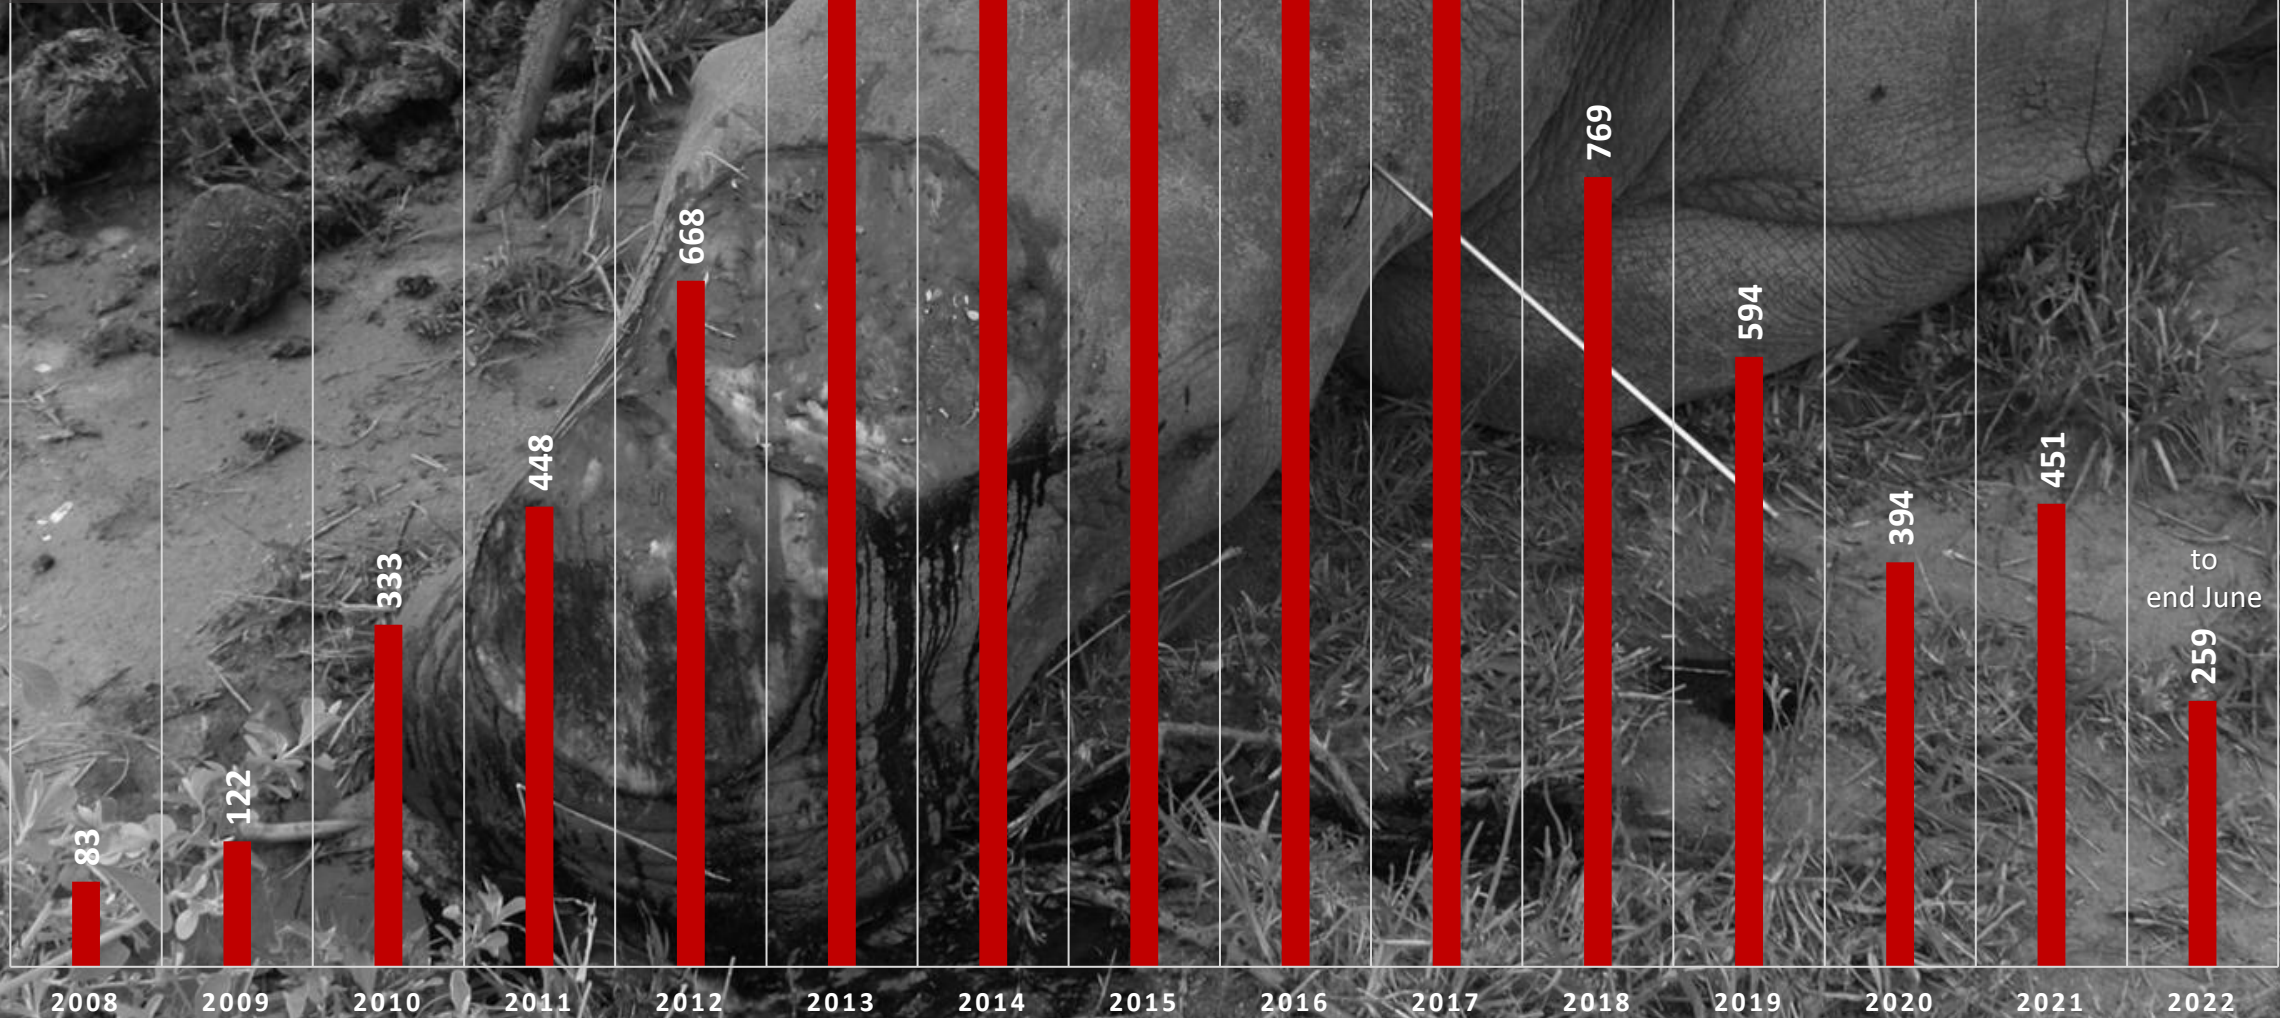

OFFICIAL RHINO POACHING STATISTICS

Rhino's poached by year by Region

Projection (2022) 525
Full Year (2021) 451

Rhinos poached per day

Arrests made by year by Region

Rhinos deaths per Arrest

	Deaths	Arrests
Totals	9597	4211
+ EC	79	95
+ FS	107	13
+ GP	60	83
+ KZN	1467	180
+ LIM	668	234
+ MP	445	11
+ NC	48	1
+ NW	568	234
+ SANParks (KNP)	5620	2157
+ SANParks (MAP)	1	1
+ SANParks (MNP)	14	0
+ Undisclosed	507	1199
+ WC	13	3