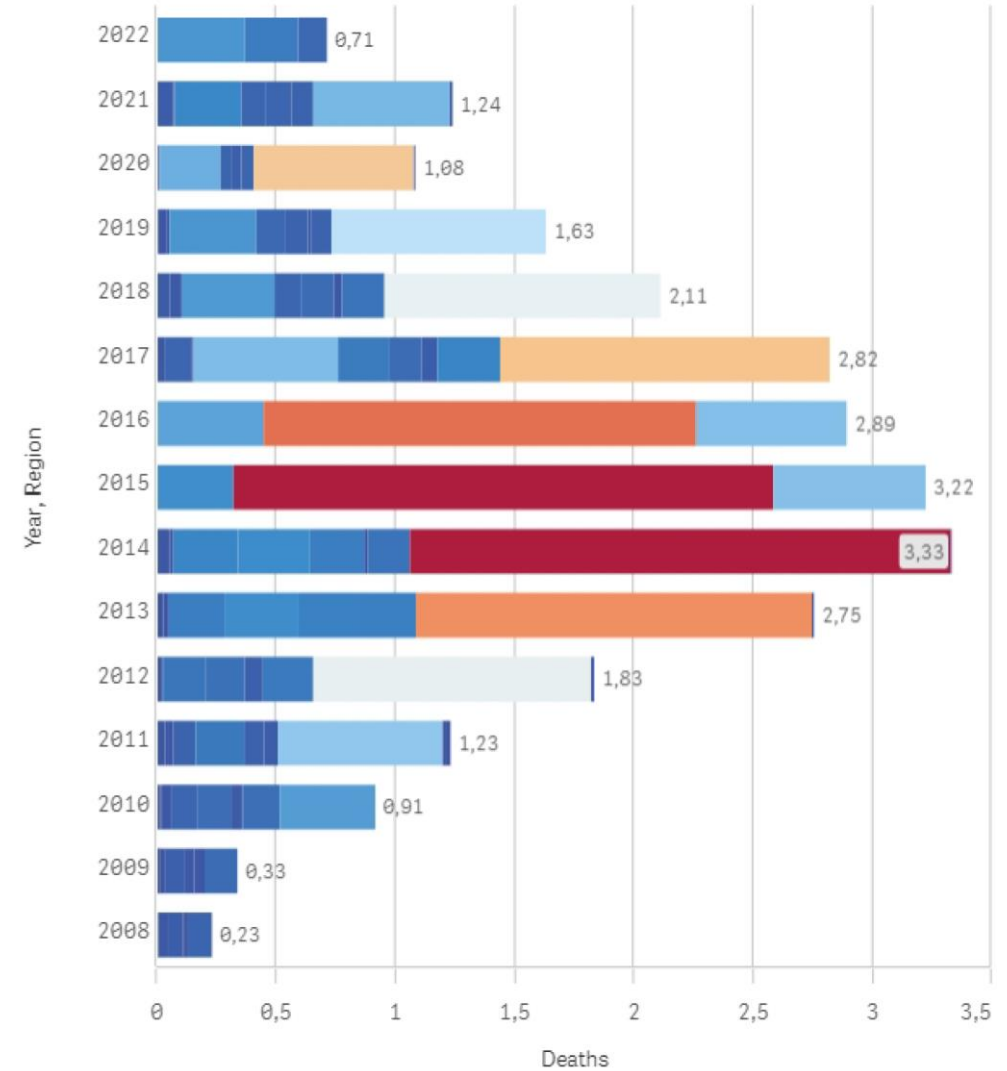

OFFICIAL RHINO POACHING STATISTICS

Rhino's poached by year by Region

Projection (2022) 525
Full Year (2021) 451

Rhinos poached per day

Arrests made by year by Region

Rhinos deaths per Arrest

	Deaths	Arrests
Totals	9597	4211
+ EC	79	95
+ FS	107	13
+ GP	60	83
+ KZN	1467	180
+ LIM	668	234
+ MP	445	11
+ NC	48	1
+ NW	568	234
+ SANParks (KNP)	5620	2157
+ SANParks (MAP)	1	1
+ SANParks (MNP)	14	0
+ Undisclosed	507	1199
+ WC	13	3