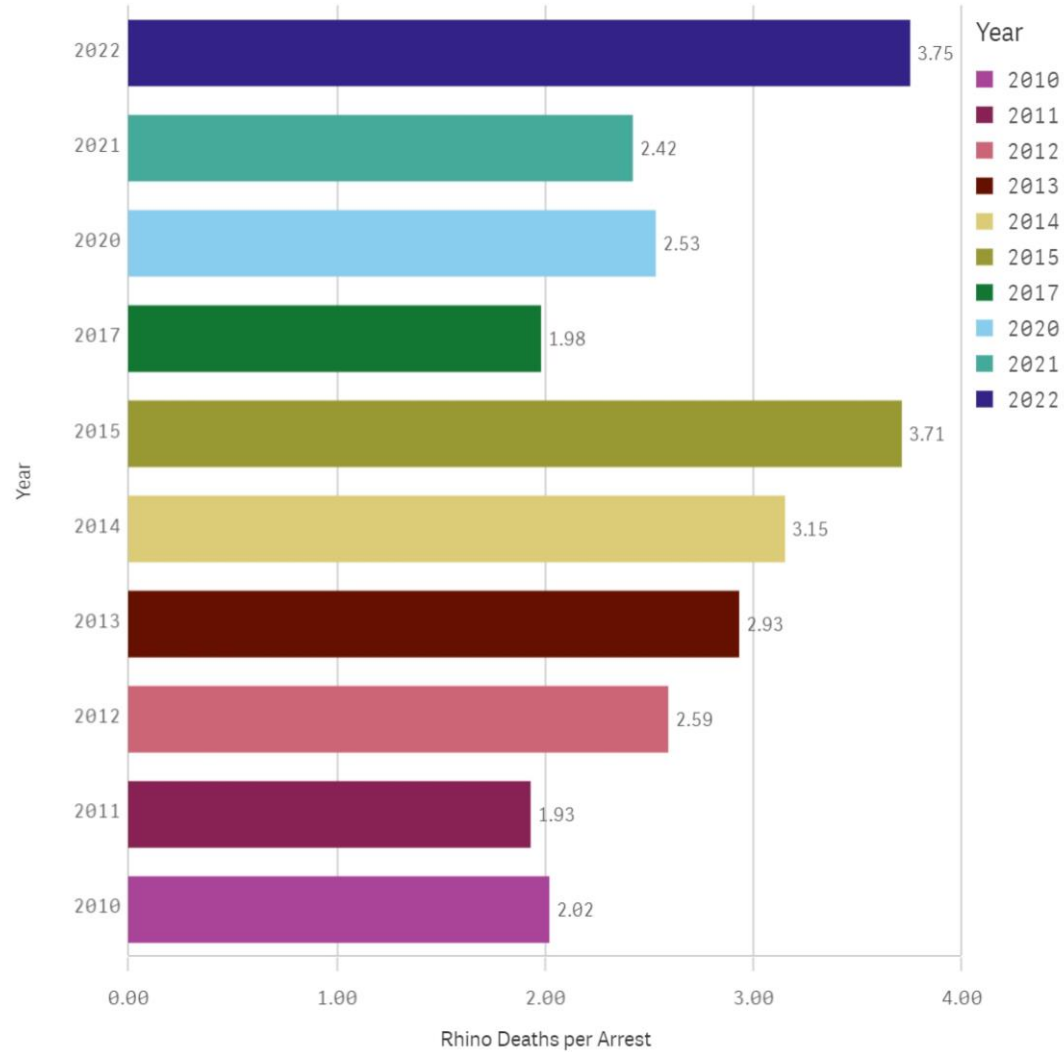

OFFICIAL RHINO POACHING STATISTICS

Rhino's poached by year by Region

Projection (2022) 525
Full Year (2021) 451

Rhinos poached per day

Arrests made by year by Region

Rhinos deaths per Arrest

	Deaths	Arrests
Totals	9597	4211
+ EC	79	95
+ FS	107	13
+ GP	60	83
+ KZN	1467	180
+ LIM	668	234
+ MP	445	11
+ NC	48	1
+ NW	568	234
+ SANParks (KNP)	5620	2157
+ SANParks (MAP)	1	1
+ SANParks (MNP)	14	0
+ Undisclosed	507	1199
+ WC	13	3