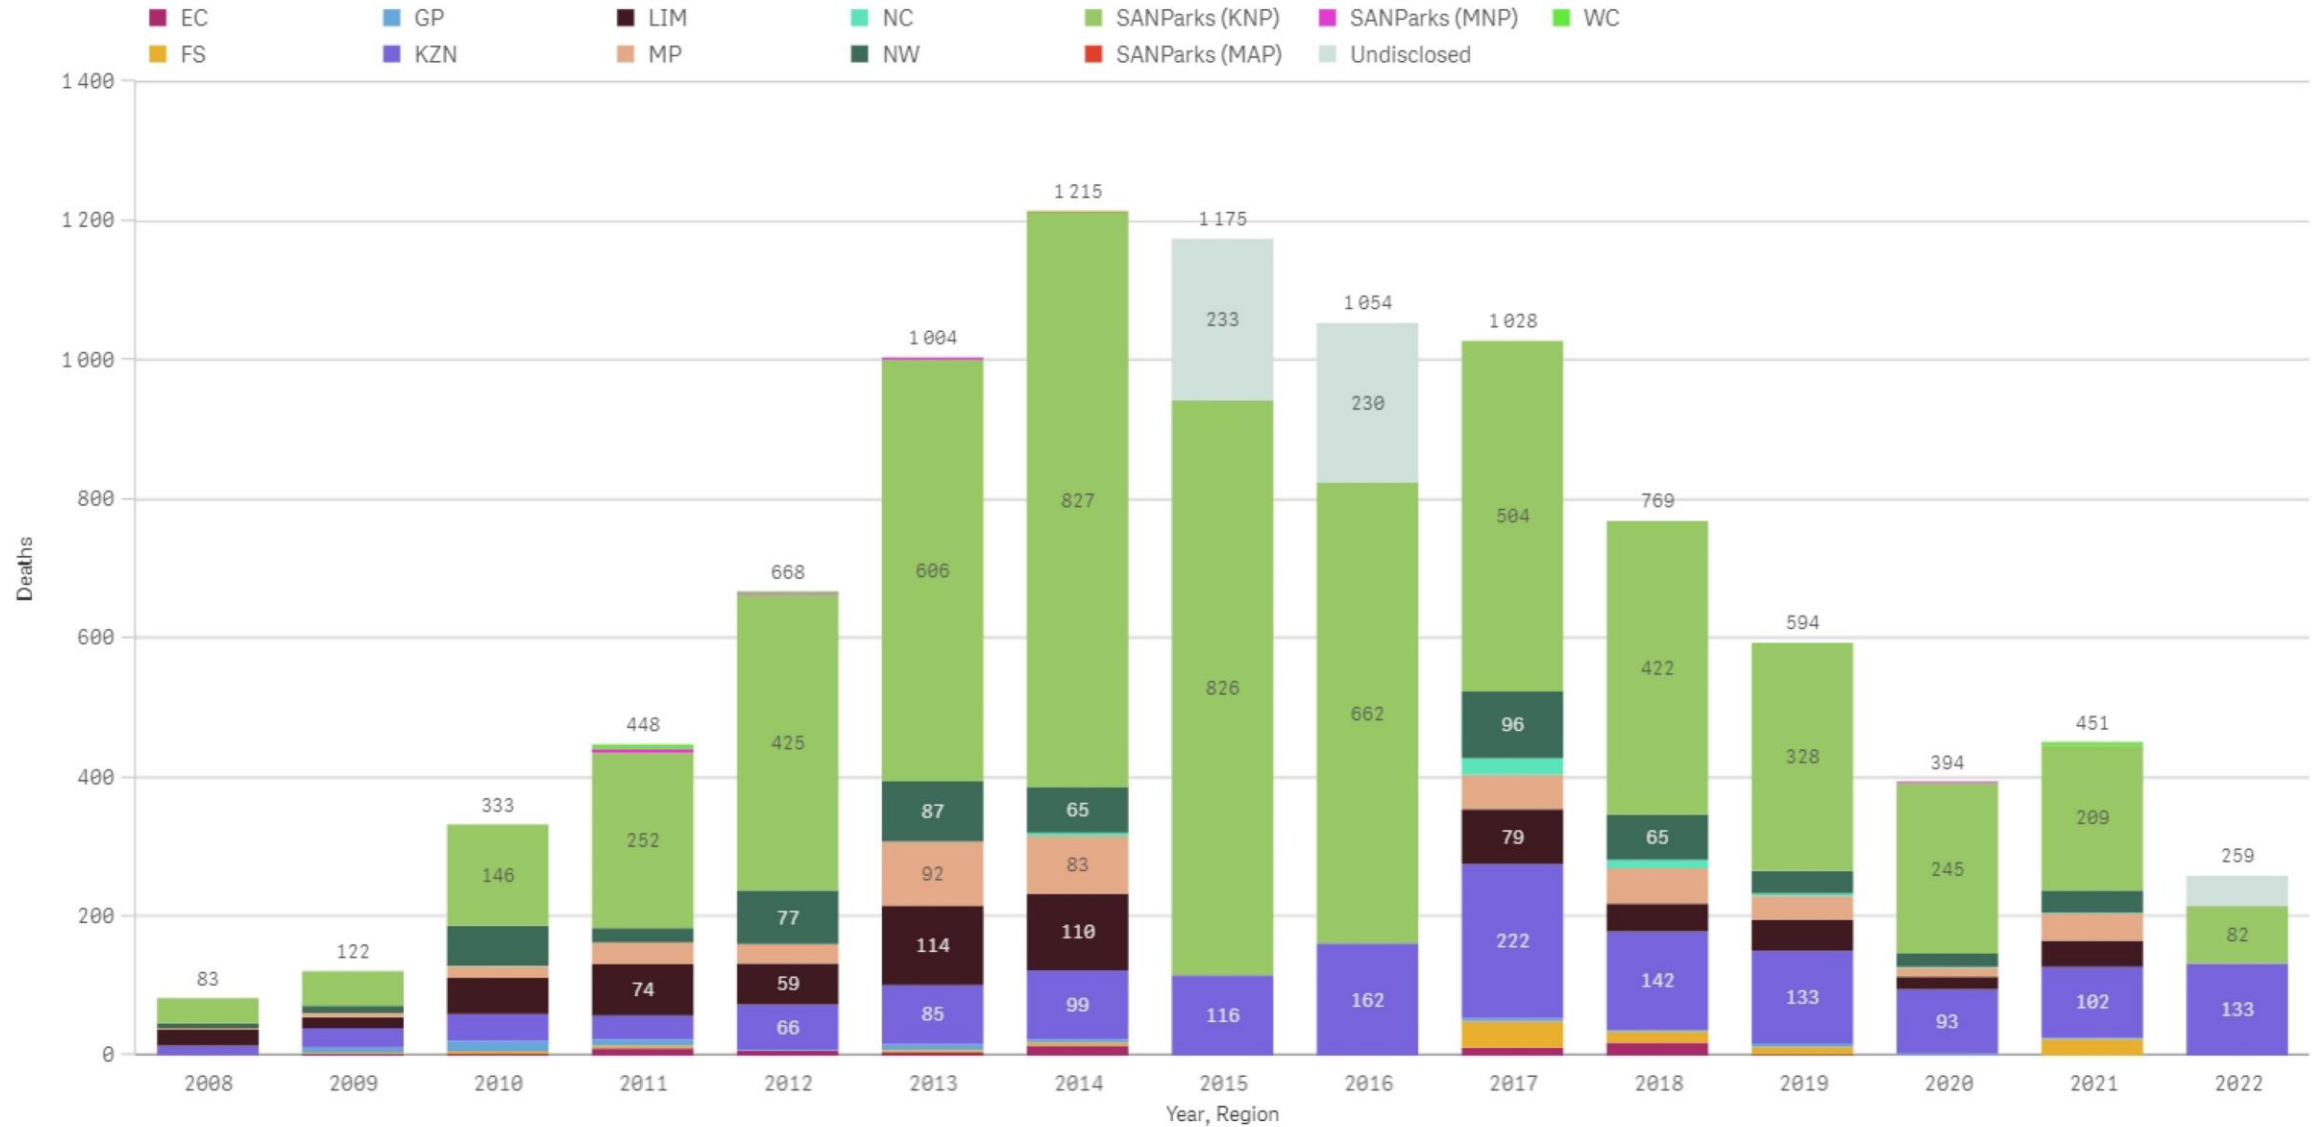

OFFICIAL RHINO POACHING STATISTICS

Rhino's poached by year by Region

Projection (2022) 525
Full Year (2021) 451

Rhinos poached per day

Arrests made by year by Region

Rhinos deaths per Arrest

	Deaths	Arrests
Totals	9597	4211
+ EC	79	95
+ FS	107	13
+ GP	60	83
+ KZN	1467	180
+ LIM	668	234
+ MP	445	11
+ NC	48	1
+ NW	568	234
+ SANParks (KNP)	5620	2157
+ SANParks (MAP)	1	1
+ SANParks (MNP)	14	0
+ Undisclosed	507	1199
+ WC	13	3