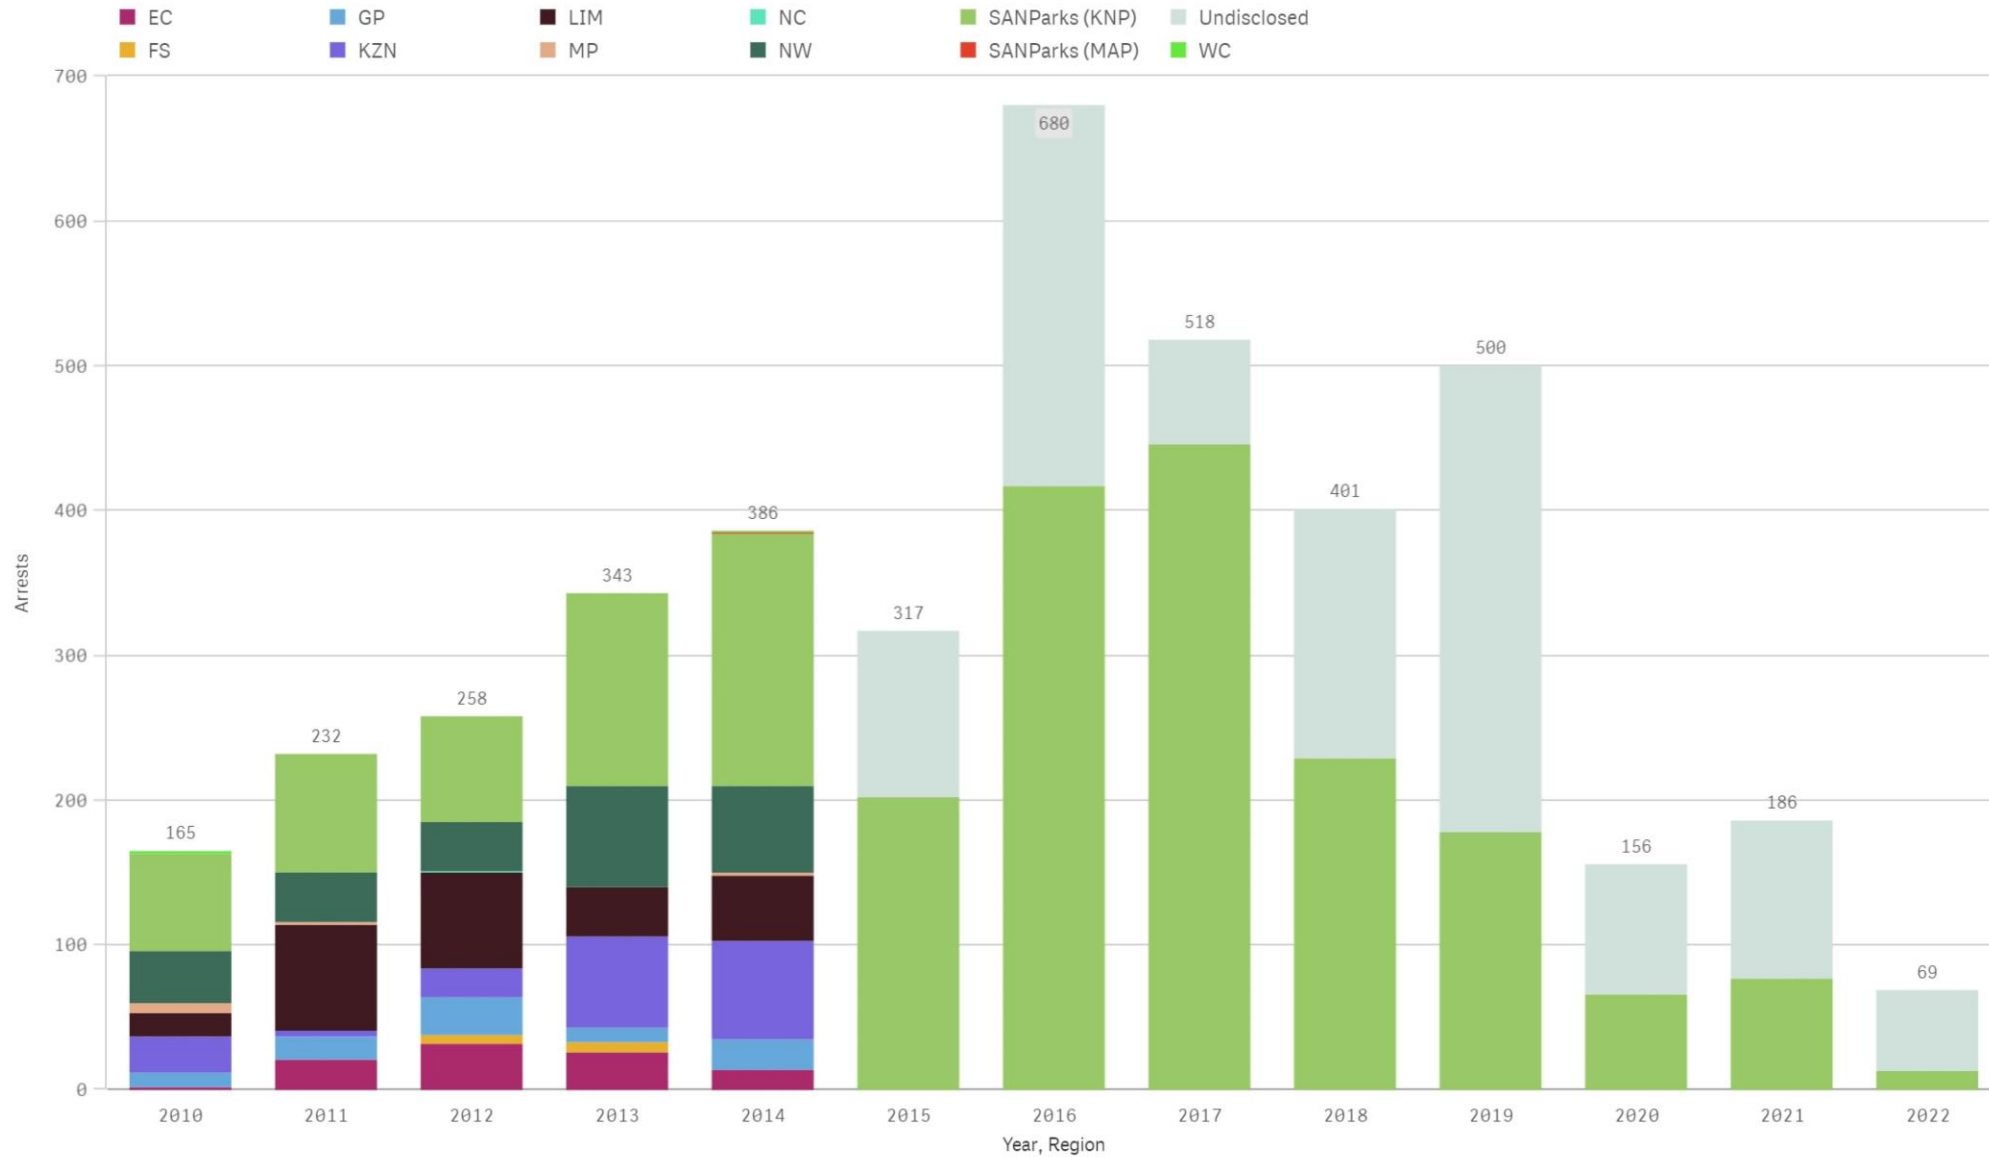

OFFICIAL RHINO POACHING STATISTICS

Rhino's poached by year by Region

Projection (2022) 525
Full Year (2021) 451

Rhinos poached per day

Arrests made by year by Region

Rhinos deaths per Arrest

	Deaths	Arrests
Totals	9597	4211
+ EC	79	95
+ FS	107	13
+ GP	60	83
+ KZN	1467	180
+ LIM	668	234
+ MP	445	11
+ NC	48	1
+ NW	568	234
+ SANParks (KNP)	5620	2157
+ SANParks (MAP)	1	1
+ SANParks (MNP)	14	0
+ Undisclosed	507	1199
+ WC	13	3