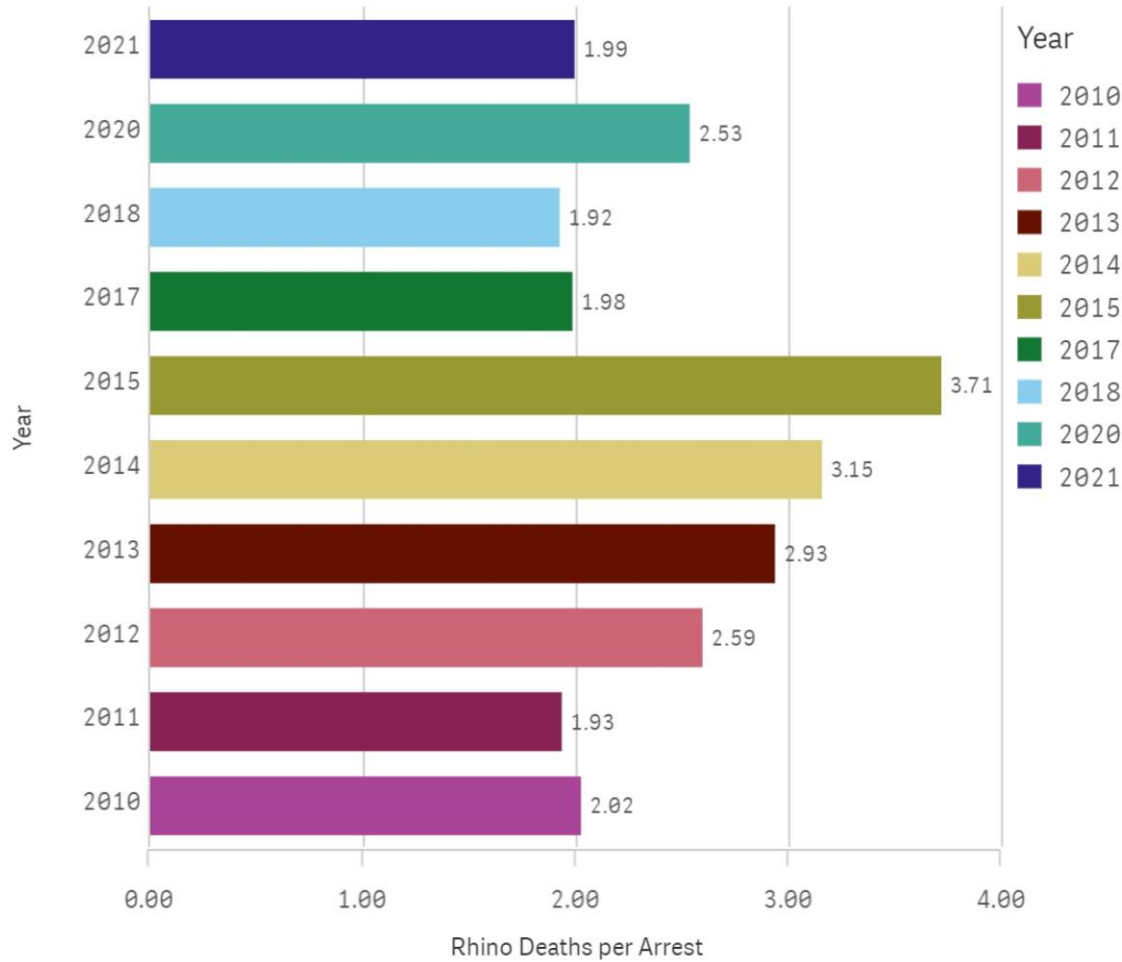

Rhinos deaths per Arrest

	Deaths	Arrests
Totals	9136	4081
+ EC	79	95
+ FS	99	13
+ GP	58	83
+ KZN	1265	180
+ LIM	660	234
+ MP	426	11
+ NC	47	1
+ NW	554	234
+ SANParks (KNP)	5461	2107
+ SANParks (MAP)	1	1
+ SANParks (MNP)	14	0
+ Undisclosed	463	1119
+ WC	9	3