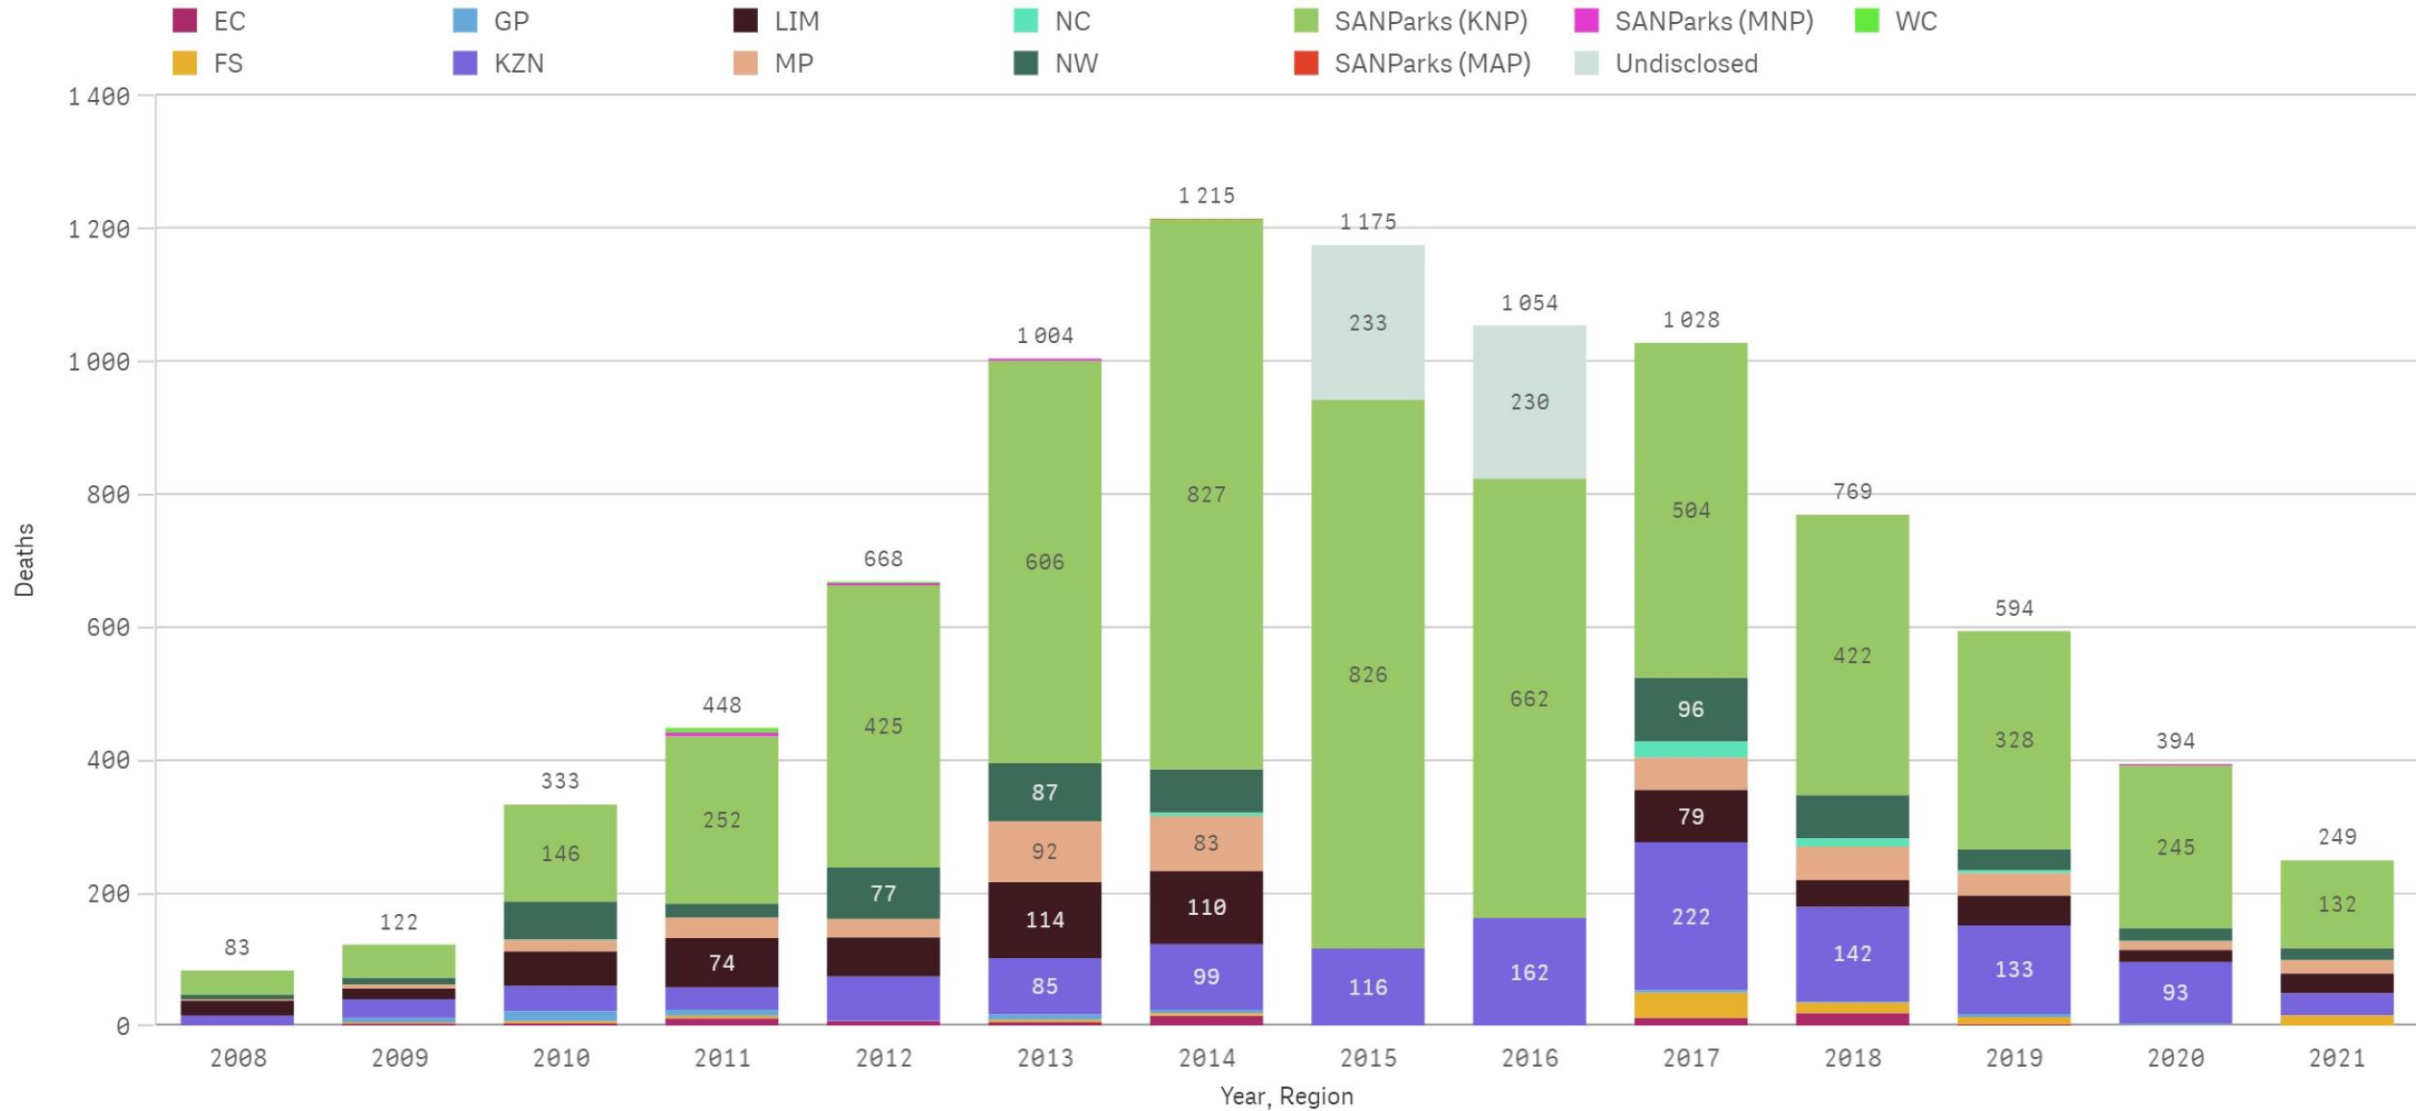

# OFFICAL RHINO POACHING STATISTICS

## Rhino's poached by year by Region

**Projection (2021) 431**  
Full Year (2020) 394

### Rhinos poached per day

### Arrests made by year by Region