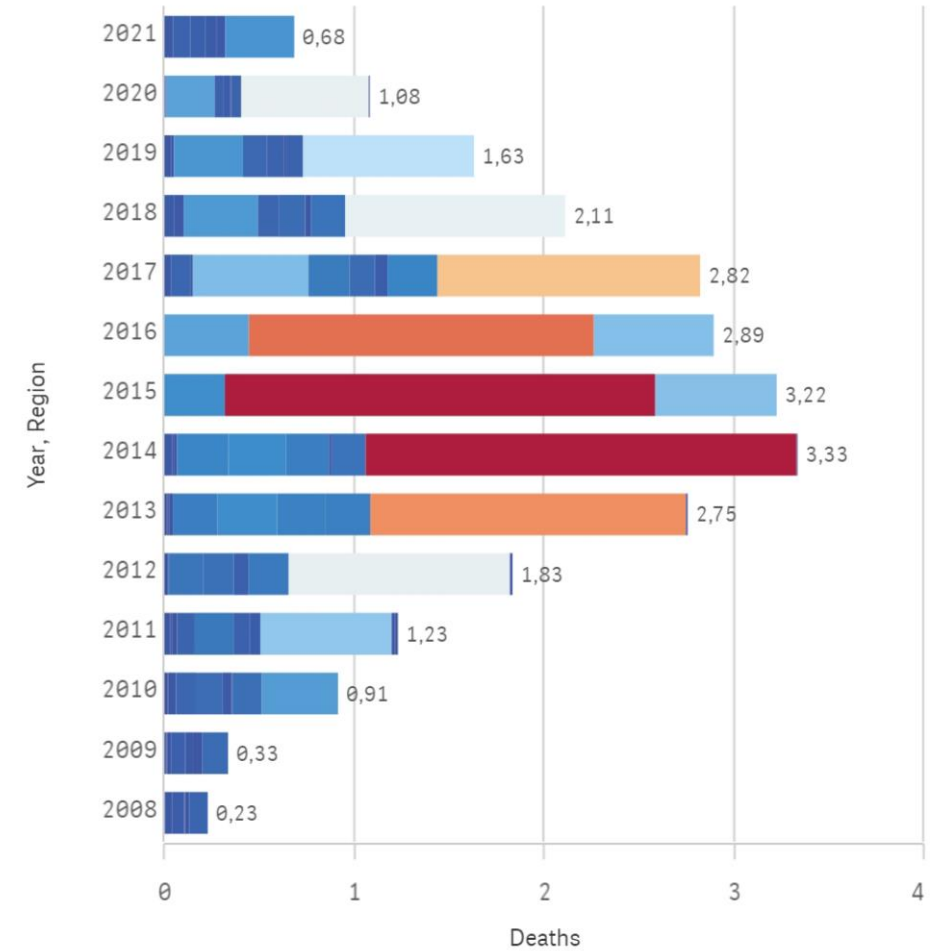

# OFFICAL RHINO POACHING STATISTICS

## Rhino's poached by year by Region

**Projection (2021) 431**  
Full Year (2020) 394

### Rhinos poached per day

### Arrests made by year by Region