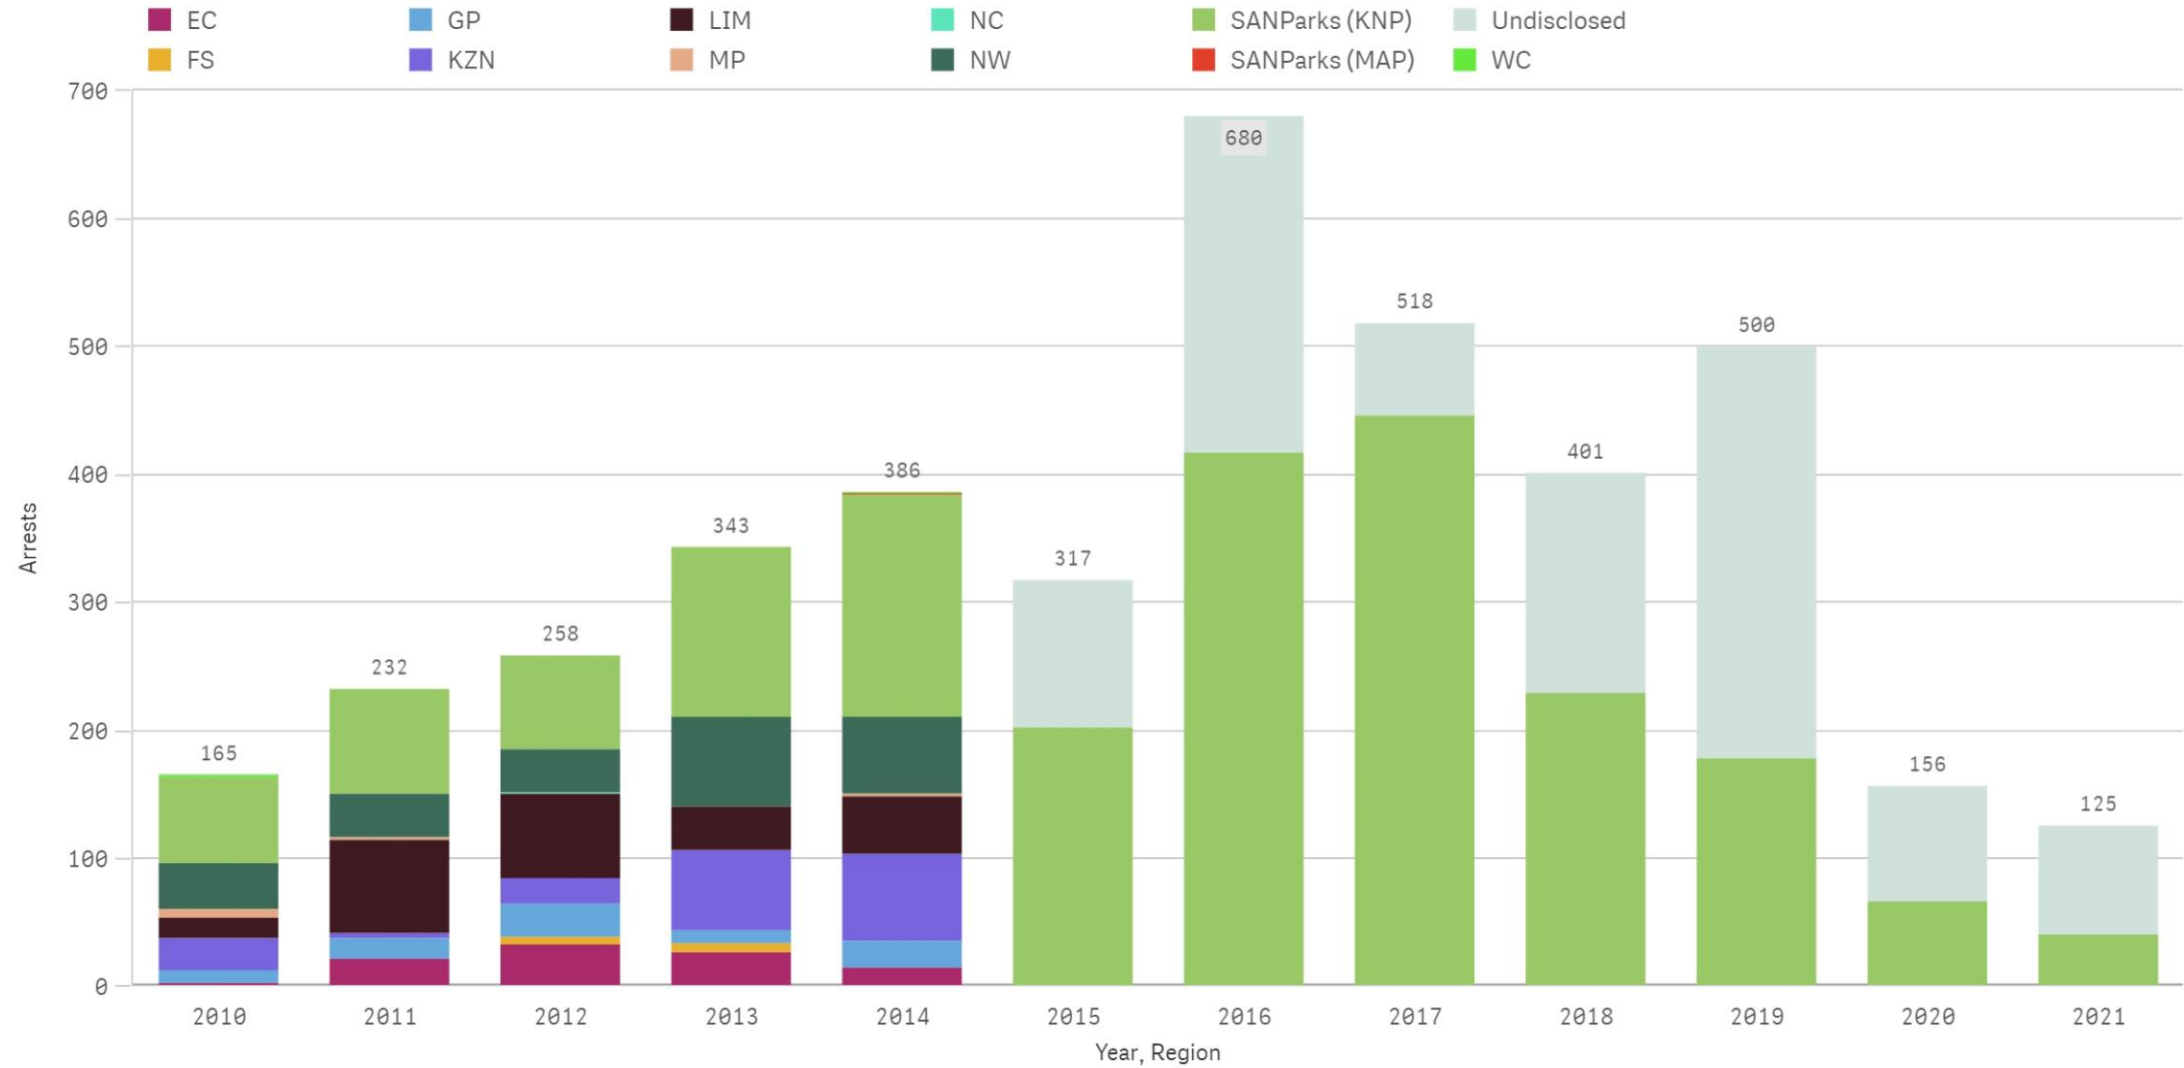

## Rhino's poached by year by Region

**Projection (2021) 431**  
Full Year (2020) 394

### Rhinos poached per day

### Arrests made by year by Region