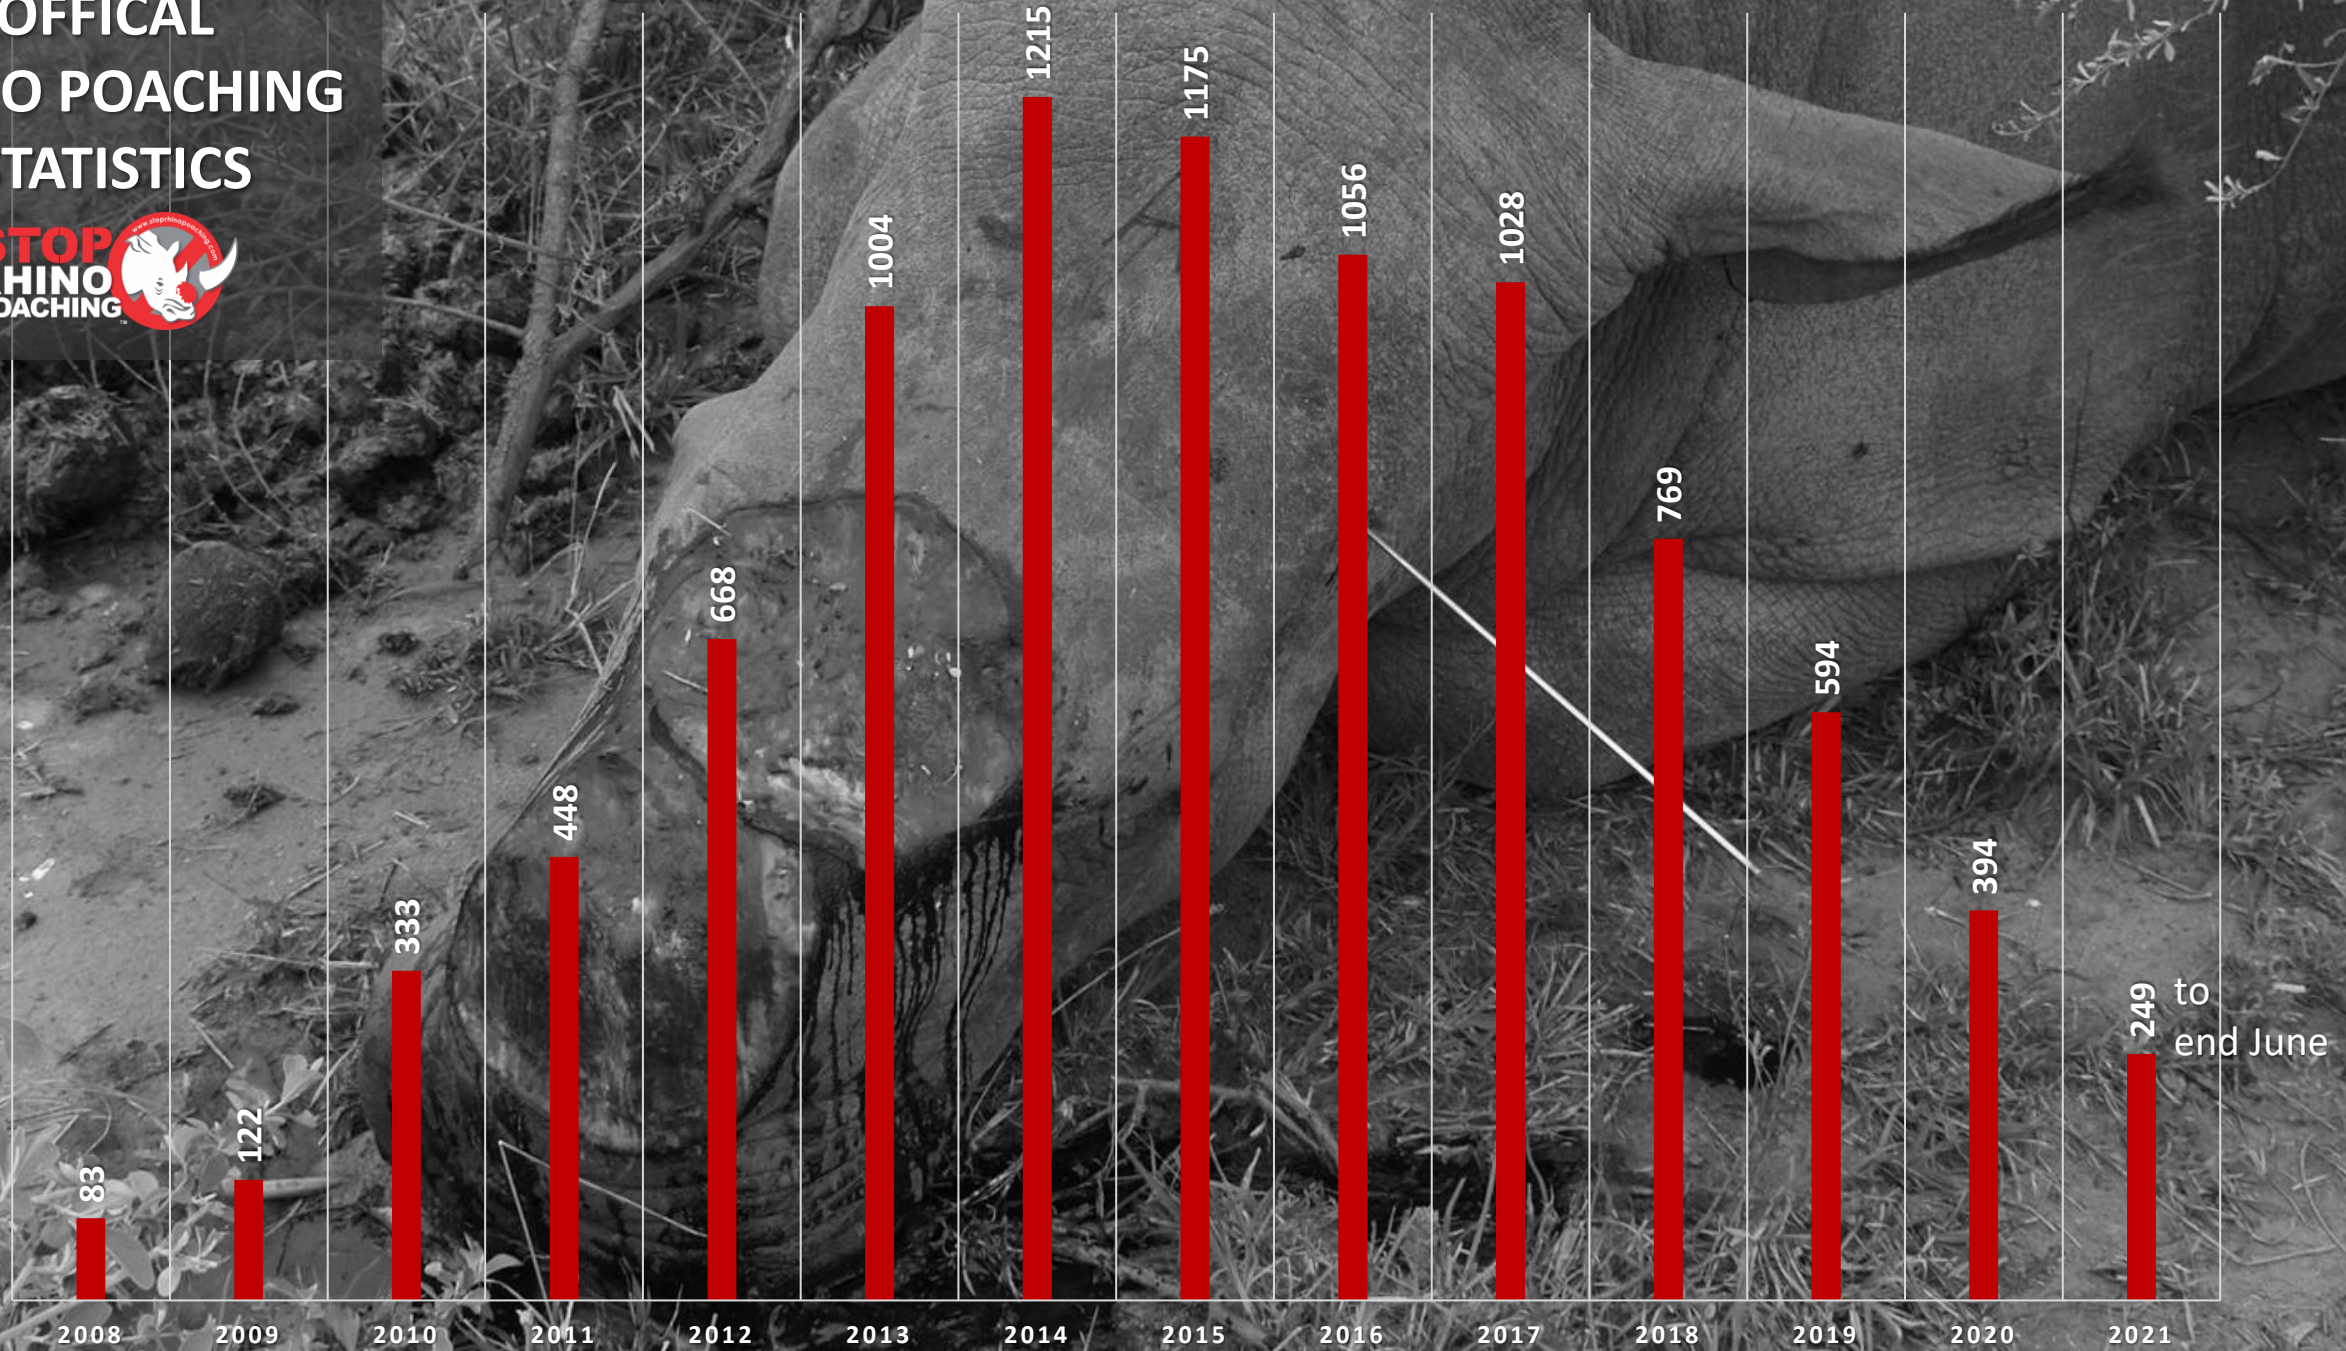

# OFFICAL RHINO POACHING STATISTICS

## Rhino's poached by year by Region

**Projection (2021) 431**  
Full Year (2020) 394

### Rhinos poached per day

### Arrests made by year by Region