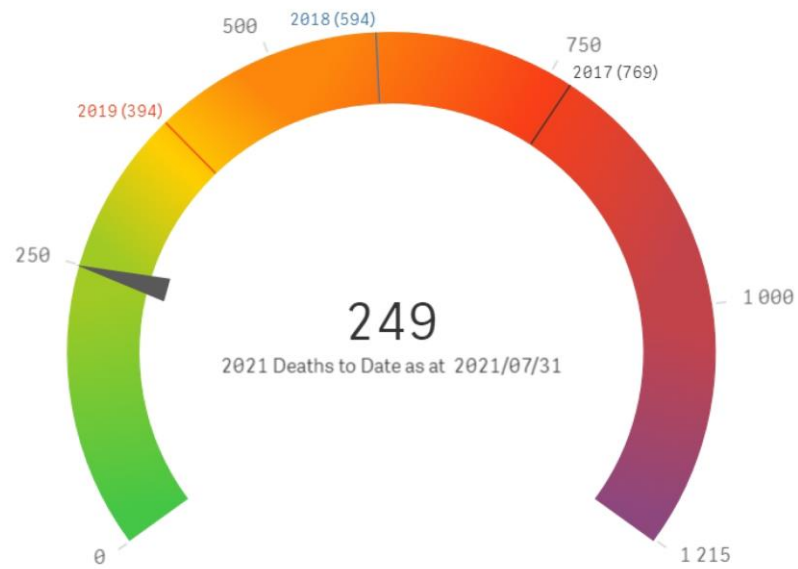

# OFFICAL RHINO POACHING STATISTICS

## Rhino's poached by year by Region

**Projection (2021) 431**  
Full Year (2020) 394

### Arrests made by year by Region